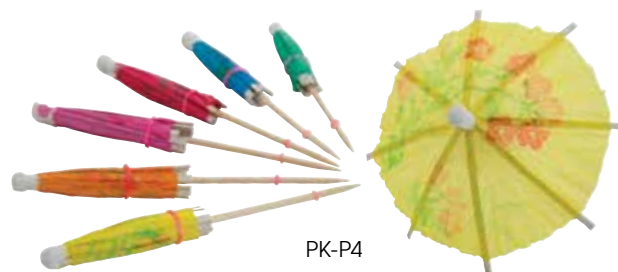

DECORATIVE PICKS

PK-P4