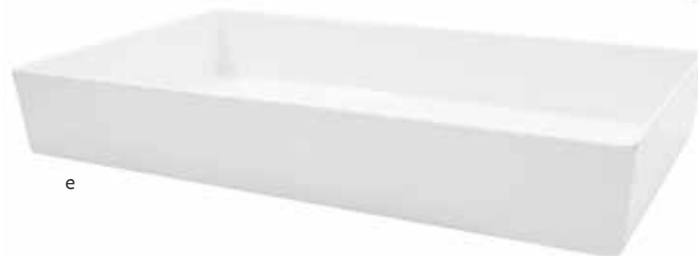

### DELI-CASE STRAIGHT SIDED BOWLS

Available in White (WH), Black (BK)

Item #	Description	Capacity	Min Order	Case Pack
<b>NEW</b> a. M4025*	Straight Sided Bowl, Melamine, 6 x 6 x 3"	1.25 Qt/ 1.9L	1 ea	12 ea
<b>NEW</b> b. M4027*	Straight Sided Bowl, Melamine, 12 x 6 x 3"	3 Qt/ 2.8L	1 ea	6 ea
<b>NEW</b> c. M4005*	Straight Sided Bowl, Melamine, 12 x 10 x 3"	5 Qt/ 4.7L	1 ea	6 ea
<b>NEW</b> d. M4017*	Straight Sided Bowl, Melamine, 20 x 6 x 3"	5 Qt/ 4.7L	1 ea	4 ea
<b>NEW</b> e. M4033*	Straight Sided Bowl, Melamine, 20 x 12 x 3"	10.5 Qt/ 9.9L	1 ea	4 ea

a

b

c

d

e

\*Two color options are available for the deli-case straight sided bowls. When ordering, add the color code (\*) to the end of the item number.

**TO ORDER: M4005 WH**

ITEM NUMBER    COLOR CODE