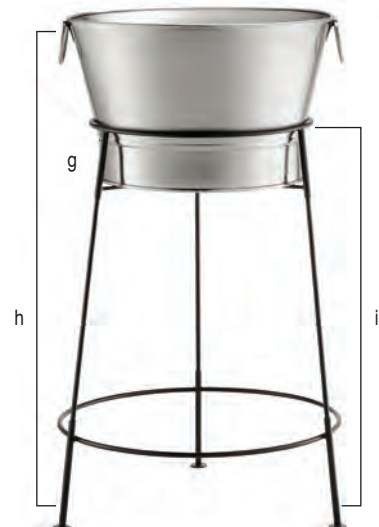

Item #	Description	Capacity	Min Order/Case Pack
SINGLE WALL BEVERAGE TUBS—GALVANIZED STEEL			
a. BDGTUB	Round, 9$\frac{3}{8}$" dia x 7$\frac{3}{4}$"	1$\frac{3}{4}$ Gal	1 ea / 6 ea
b. GT159	Oval, 15 x 8$\frac{5}{8}$ x 7$\frac{5}{8}$", Pebbled Finish	1$\frac{3}{4}$ Gal	1 ea
c. GT1515	Round, 15" dia x 7$\frac{1}{2}$", Pebbled Finish	4$\frac{1}{2}$ Gal	1 ea
BT1914	Oval, 22$\frac{3}{4}$ x 14$\frac{1}{2}$ x 9$\frac{3}{4}$"	5$\frac{1}{2}$ Gal	1 ea
d. HBT1914	Oval, 22$\frac{3}{4}$ x 14$\frac{1}{2}$ x 9$\frac{3}{4}$", (shown left page)	5$\frac{1}{2}$ Gal	6 ea
e. GT2313	Oval, Pebbled Texture, 22$\frac{3}{4}$ x 13$\frac{1}{4}$ x 7$\frac{1}{2}$"	4.4 Gal	1 ea
BRICKHOUSE COLLECTION™ SINGLE WALL BEVERAGE TUB SET—STAINLESS STEEL, BLACK POWDER COATED STEEL			
f. GTSS2313N	Set includes Tub, Stand, Accessory & Condensation Trays (Overall 27$\frac{1}{2}$ x 15 x 32")	12$\frac{3}{4}$ Gal	1 ea
REPLACEMENT PARTS & ACCESSORIES			
GTSS2313	Beverage Tub, 27$\frac{1}{2}$ x 15 x 10$\frac{3}{4}$"	12$\frac{3}{4}$ Gal	1 ea
GTSS2313CT	Condensation Tray, 23$\frac{3}{4}$ x 12$\frac{3}{4}$ x 1$\frac{1}{8}$"	-	1 ea / 12 ea
GTSS2313AT	Accessory Tray, 24$\frac{3}{4}$ x 12$\frac{1}{2}$ x 2$\frac{1}{4}$"	-	1 ea / 12 ea
GTSS2313S	Beverage Tub Stand, 23$\frac{1}{2}$ x 12$\frac{3}{4}$ x 2$\frac{1}{2}$"	-	1 ea / 4 ea
BEVERAGE TUB SET—STAINLESS STEEL, BLACK POWDER COATED STEEL			
g. BT2137N	Set includes Single Wall Tub & Stand, (Overall size, 21$\frac{3}{4}$ x 21$\frac{3}{4}$ x 37$\frac{1}{2}$")	11 Gal	1 ea
h. BTSD21	Set includes Double Wall Tub & Stand, (Overall size, 21$\frac{3}{4}$ x 21$\frac{3}{4}$ x 37$\frac{1}{2}$")	7 Gal	1 ea
REPLACEMENT PARTS & ACCESSORIES			
BT21	Single Wall Beverage Tub, 19$\frac{3}{4}$" dia x 12$\frac{1}{4}$"	11 Gal	1 ea
BTD21	Double Wall Beverage Tub, 19$\frac{3}{4}$" dia x 12$\frac{1}{4}$"	7 Gal	1 ea
i. BTS2137	Black Metal Stand for BT21, BTD21, 21$\frac{3}{4}$" dia x 30"	-	1 ea

*For the full Galvanized Collection™, see page 160; for full Brickhouse Collection™, see page 161.