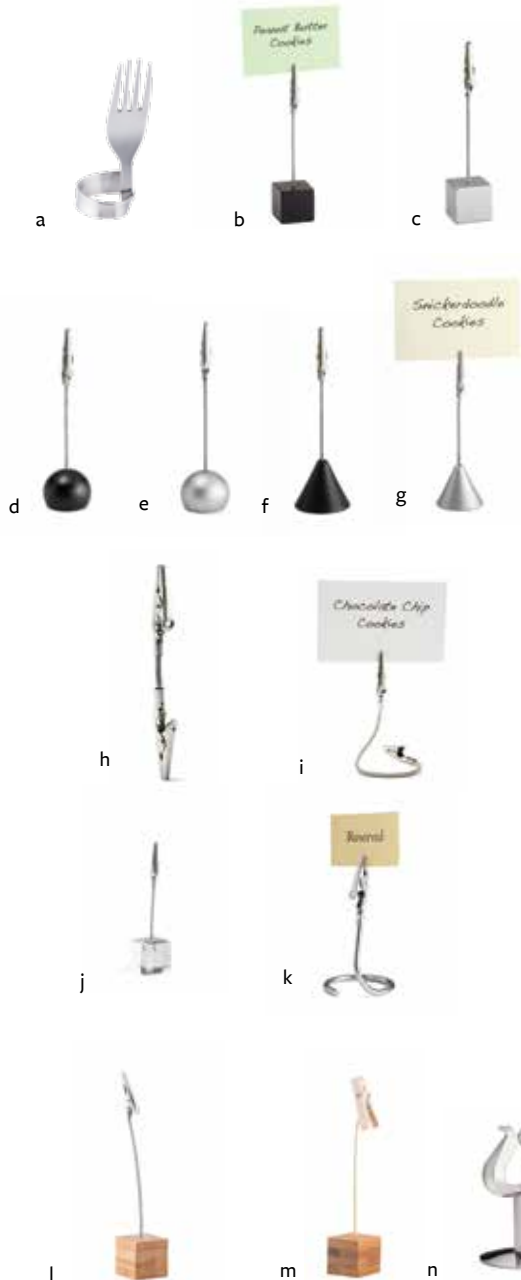

TABLE NUMBER / MENU CARD HOLDERS

| | Item # | Description | Min Order | Case Pack |
|------------|-------------|------------------------------------|-----------|-----------|
| NEW | a. BFCH4 | 4" Fork Card Holder, S/S | 12 ea | 12 ea |
| | b. 4CHSBK | 4" Square Clip, Black, Plastic | 1 ea | 12 ea |
| | c. 4CHS | 4" Square Clip, Silver, Plastic | 1 ea | 12 ea |
| | d. 4CHRBK | 4" Round Clip, Black, Plastic | 1 ea | 12 ea |
| | e. 4CHR | 4" Round Clip, Silver, Plastic | 1 ea | 12 ea |
| | f. 4CHTBK | 4" Triangle Clip, Black, Plastic | 1 ea | 12 ea |
| | g. 4CHT | 4" Triangle Clip, Silver, Plastic | 1 ea | 12 ea |
| | h. CHX4 | 4½" Double-sided Clip, Steel | 1 ea | 12 ea |
| | i. CHX8 | 8½" Double-sided Clip, Steel | 1 ea | 12 ea |
| | j. CH5 | 4½" Square Clip, Black, Steel | 1 ea | 12 ea |
| | k. CH2 | 2 x 2 x 3½" Circle Clip, S/S | 1 ea | 12 ea |
| | l. 5CHBAM | 5" Square, Bamboo, Metal Clip | 12 ea | 12 ea |
| NEW | m. 5CHBAMCP | 5" Square, Bamboo, Clothespin Clip | 12 ea | 12 ea |
| NEW | n. 2504 | 4" Harp Clip, S/S | 1 ea | 6 ea |
| | 2508 | 8" Harp Clip, S/S | 1 ea | 6 ea |
| | 2512 | 12" Harp Clip, S/S | 1 ea | 6 ea |
| | o. 1306 | 6" S/S Deluxe | 1 ea | 6 ea |
| | 1312 | 12" S/S Deluxe | 1 ea | 6 ea |
| | p. 595 | 1½" Clip, S/S | 1 dz | 1 dz |
| | q. 596 | 2" Heavy Nickel Plated | 1 dz | 2 dz |
| | r. 796 | 2½" Dome, S/S | 1 dz | 2 dz |
| | s. 797 | 1½" Harp Clip, S/S | 1 dz | 10 dz |