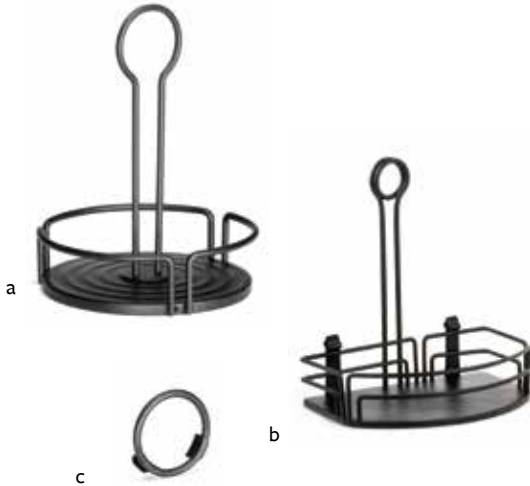

VERSA RACK™ CONDIMENT RACKS

Versa Rack™ condiment racks allow for versatility in your tabletop organization. To select the diameter that's right for you, place items on the diagram on page 184. Items must fit entirely within the circle without extending into the handle area.

BRUSHED STAINLESS STEEL

Merchandising Ring clips on to hold menus or promotional cards. Dishwasher safe.

Item #	Description	Min Order/ Case Pack	Case Lbs/ Cube
a. BRDIA595	5.95" dia, Brushed 18-8 S/S	2 ea	2/3
BRDIA633	6.33" dia, Brushed 18-8 S/S	2 ea	2/3
BRDIA679	6.79" dia, Brushed 18-8 S/S	2 ea	2/3

BLACK POWDER COATED METAL

Built-in Merchandising Ring.

Half racks include back clips to hold menus or promotional cards.

Item #	Description	Min Order/ Case Pack	Case Lbs/ Cube
a. BKDIA595	5.95" dia, Black	2 ea	2/2
BKDIA633	6.33" dia, Black	2 ea	3/2
BKDIA679	6.79" dia, Black	2 ea	3/3
BKDIA728	7.28" dia, Black	2 ea	3/6
BKDIA780	7.80" dia, Black	2 ea	3/4
b. BK67912	8¼" Back, 5½" Front to Back, Half Rack	2 ea	3/3
BK59512	8½" Back, 5" Front to Back, Half Rack	2 ea	3/3
c. BKDIARING	Merchandising Ring, Black	12 ea	2/1

HEAVY GAUGE 18-8 STAINLESS STEEL

Merchandising Ring clips on to hold menus or promotional cards. Dishwasher safe.

Item #	Description	Min Order/ Case Pack	Case Lbs/ Cube
a. DIA595	5.95" dia	2 ea	2/2
DIA633	6.33" dia	2 ea	3/2
DIA679	6.79" dia	2 ea	3/2
DIA728	7.28" dia	2 ea	3/3
DIA780	7.80" dia	2 ea	3/6
b. DIARING	Merchandising Ring	12 ea	2/1