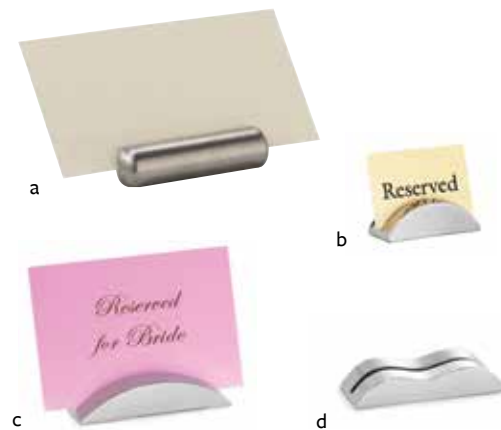

## CARD & NUMBER HOLDERS

### STAINLESS STEEL

Item #	Description	Min Order	Case Pack
a. 795	Bullet Card Holder, 2 x 1/2"	1 ea	100 ea
b. RCH21	Card Holder, 2 x 1"	1 ea	6 ea
c. RCH41	Card Holder, 4 x 1"	1 ea	6 ea
d. RCW41	Wavy Card Holder, 4 x 1"	1 ea	6 ea

### BLACK POWDER COATED METAL

Item #	Description	Min Order	Case Pack
a. BKB8	8" Branch, Black	1 ea	12 ea
b. BKB12	12" Branch, Black	1 ea	12 ea

### CHROME PLATED OR BLACK POWDER COATED METAL

Item #	Description	Min Order	Case Pack
a. 1908	8" Chrome Plated, Flat Bottom	1 ea	20 ea
1912	12" Chrome Plated, Flat Bottom	1 ea	20 ea
1915	15" Chrome Plated, Flat Bottom	1 ea	20 ea
1918	18" Chrome Plated, Flat Bottom	1 ea	20 ea
b. BK1908	8" Black, Flat Bottom	1 ea	12 ea
BK1912	12" Black, Flat Bottom	1 ea	12 ea
BK1915	15" Black, Flat Bottom	1 ea	12 ea
BK1918	18" Black, Flat Bottom	1 ea	12 ea