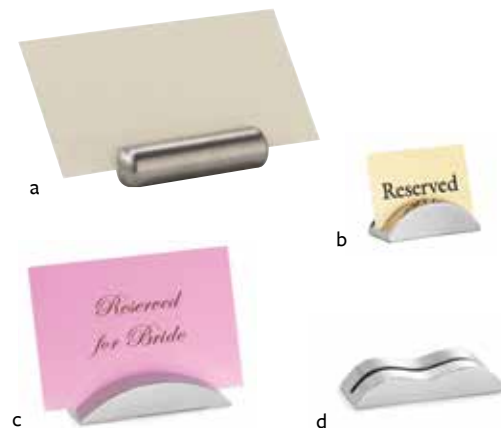

## CARD & NUMBER HOLDERS

### STAINLESS STEEL

Item #	Description	Min Order	Case Pack
a. 795	Bullet Card Holder, 2 x 1/2"	1 ea	100 ea
b. RCH21	Card Holder, 2 x 1"	1 ea	6 ea
c. RCH41	Card Holder, 4 x 1"	1 ea	6 ea
d. RCW41	Wavy Card Holder, 4 x 1"	1 ea	6 ea

### BLACK POWDER COATED METAL

Item #	Description	Min Order	Case Pack
a. BKB8	8" Branch, Black	1 ea	12 ea
b. BKB12	12" Branch, Black	1 ea	12 ea

### CHROME PLATED OR BLACK POWDER COATED METAL

Item #	Description	Min Order	Case Pack
a. 1908	8" Chrome Plated, Flat Bottom	1 ea	20 ea
1912	12" Chrome Plated, Flat Bottom	1 ea	20 ea
1915	15" Chrome Plated, Flat Bottom	1 ea	20 ea
1918	18" Chrome Plated, Flat Bottom	1 ea	20 ea
b. BK1908	8" Black, Flat Bottom	1 ea	12 ea
BK1912	12" Black, Flat Bottom	1 ea	12 ea
BK1915	15" Black, Flat Bottom	1 ea	12 ea
BK1918	18" Black, Flat Bottom	1 ea	12 ea