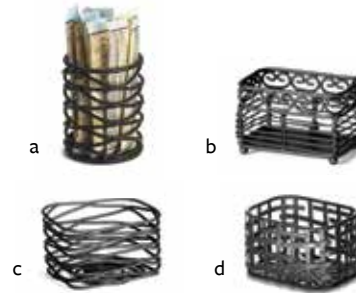

BLACK POWDER COATED METAL

Item #	Description	Min Order/ Case Pack	Case Lbs/ Cube
a. BK155	2 x 2½" Round	12 ea	2/1
b. BK256	3 x 2½ x 2" Rectangular	12 ea	2/2
c. BK156	3 x 2½ x 2" Rectangular	12 ea	3/2
d. BC56	3 x 2½ x 2" Rectangular	12 ea	3/2

Also part of basket collections (p.208-210).