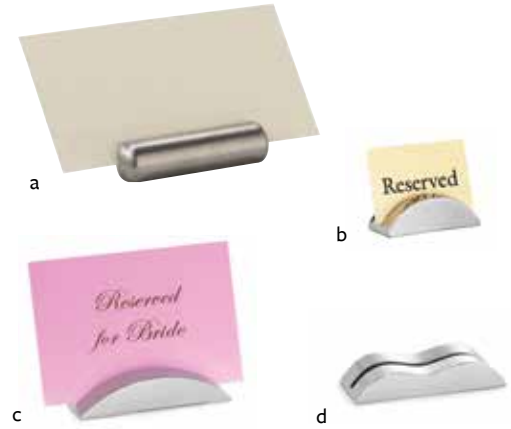

CARD & NUMBER HOLDERS

STAINLESS STEEL

Item #	Description	Min Order	Case Pack
a. 795	Bullet Card Holder, 2 x 1/2"	1 ea	100 ea
b. RCH21	Card Holder, 2 x 1"	1 ea	6 ea
c. RCH41	Card Holder, 4 x 1"	1 ea	6 ea
d. RCW41	Wavy Card Holder, 4 x 1"	1 ea	6 ea

BLACK POWDER COATED METAL

Item #	Description	Min Order	Case Pack
a. BKB8	8" Branch, Black	1 ea	12 ea
b. BKB12	12" Branch, Black	1 ea	12 ea

CHROME PLATED OR BLACK POWDER COATED METAL

Item #	Description	Min Order	Case Pack
a. 1908	8" Chrome Plated, Flat Bottom	1 ea	20 ea
1912	12" Chrome Plated, Flat Bottom	1 ea	20 ea
1915	15" Chrome Plated, Flat Bottom	1 ea	20 ea
1918	18" Chrome Plated, Flat Bottom	1 ea	20 ea
b. BK1908	8" Black, Flat Bottom	1 ea	12 ea
BK1912	12" Black, Flat Bottom	1 ea	12 ea
BK1915	15" Black, Flat Bottom	1 ea	12 ea
BK1918	18" Black, Flat Bottom	1 ea	12 ea