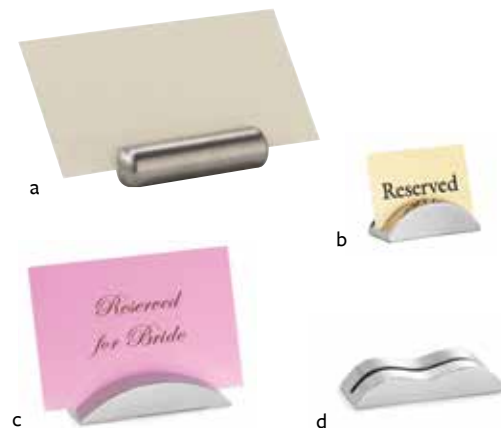

CARD & NUMBER HOLDERS

STAINLESS STEEL

Item #	Description	Min Order	Case Pack
a. 795	Bullet Card Holder, 2 x 1/2"	1 ea	100 ea
b. RCH21	Card Holder, 2 x 1"	1 ea	6 ea
c. RCH41	Card Holder, 4 x 1"	1 ea	6 ea
d. RCW41	Wavy Card Holder, 4 x 1"	1 ea	6 ea

BLACK POWDER COATED METAL

Item #	Description	Min Order	Case Pack
a. BKB8	8" Branch, Black	1 ea	12 ea
b. BKB12	12" Branch, Black	1 ea	12 ea

CHROME PLATED OR BLACK POWDER COATED METAL

Item #	Description	Min Order	Case Pack
a. 1908	8" Chrome Plated, Flat Bottom	1 ea	20 ea
1912	12" Chrome Plated, Flat Bottom	1 ea	20 ea
1915	15" Chrome Plated, Flat Bottom	1 ea	20 ea
1918	18" Chrome Plated, Flat Bottom	1 ea	20 ea
b. BK1908	8" Black, Flat Bottom	1 ea	12 ea
BK1912	12" Black, Flat Bottom	1 ea	12 ea
BK1915	15" Black, Flat Bottom	1 ea	12 ea
BK1918	18" Black, Flat Bottom	1 ea	12 ea