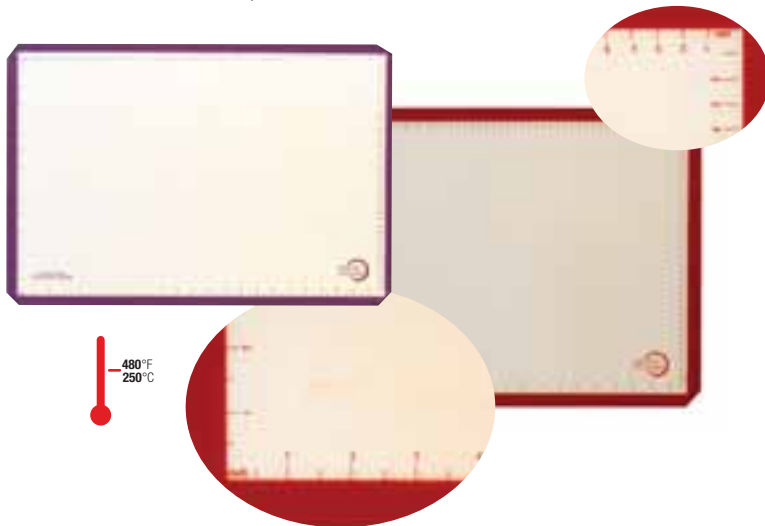

Baking and Pastry Tools

Silicone Bake/Work Mats new

These time saving mats fit neatly into full and half size sheet pans, or can be used as work mats on counters. Can also be placed under cutting boards to provide stability during use.

- > Food grade silicone over reinforced fiberglass to withstand temperatures up to 480°F (250°C).
- > Printed measure marks for easy size reference in inches or cms.
- > Naturally non-stick, reducing need for fats or oils.
- > Angled corners for better fit in sheet pans.
- > Safe for use in oven, freezer, or microwave.

- M31087OR** Full-size - 16½" x 24½", Orange Border
- M31087PU** Full-size - 16½" x 24½", Purple border
- M31093OR** Half-size - 11⅞" x 16½", Orange Border
- M31093PU** Half-size - 11⅞" x 16½", Purple border

Nylon Cutter Sets

These cutters provide smooth, clean, even, and consistent cuts from their nylon constructed and carefully designed beveled cutting edge. Height: 1⅜". Dishwasher safe.

One-piece seamless design for superior sanitation.