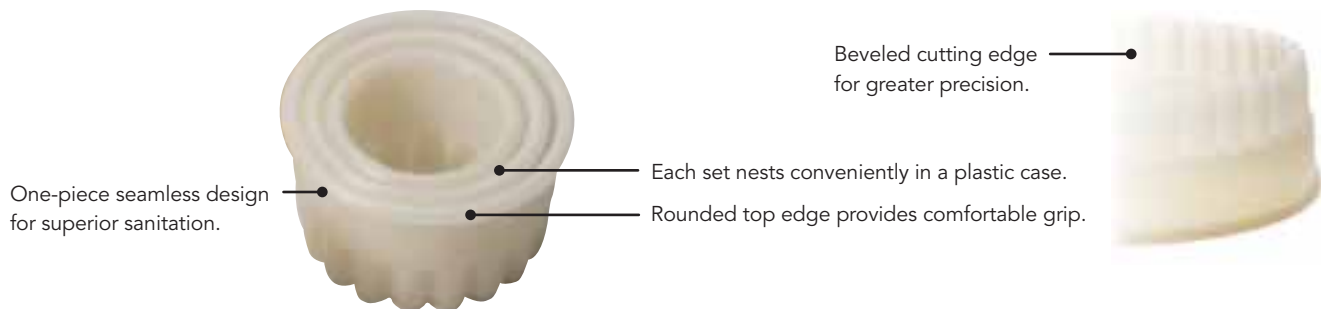

Baking and Pastry Tools

Silicone Bake/Work Mats new

These time saving mats fit neatly into full and half size sheet pans, or can be used as work mats on counters. Can also be placed under cutting boards to provide stability during use.

- > Food grade silicone over reinforced fiberglass to withstand temperatures up to 480°F (250°C).
- > Printed measure marks for easy size reference in inches or cms.
- > Naturally non-stick, reducing need for fats or oils.
- > Angled corners for better fit in sheet pans.
- > Safe for use in oven, freezer, or microwave.

- M31087OR** Full-size - 16½" x 24½", Orange Border
- M31087PU** Full-size - 16½" x 24½", Purple border
- M31093OR** Half-size - 11⅞" x 16½", Orange Border
- M31093PU** Half-size - 11⅞" x 16½", Purple border

Nylon Cutter Sets

These cutters provide smooth, clean, even, and consistent cuts from their nylon constructed and carefully designed beveled cutting edge. Height: 1⅜". Dishwasher safe.

One-piece seamless design for superior sanitation.