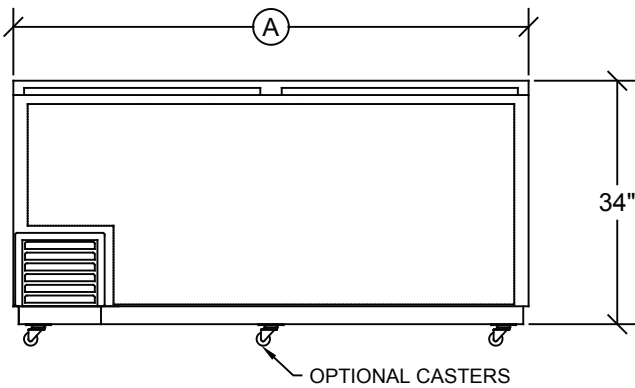

Model: _____ Item #: _____ Date: _____

Project: _____ Qty: _____ Approved By: _____

Model Numbers	Overall Length [Ⓐ]	Doors	Exterior Finish (Front & Sides)	Interior Sides	Divider Racks	Case Capacity (12 oz. Bottles)	HP	Full Load Amps	Weight (lbs.)
BC24-BG	2'-0"	1	Black Vinyl	Stainless Steel	1	5	1/5	4.0	204
BC24-SS	2'-0"	1	Stainless Steel	Stainless Steel	1	5	1/5	4.0	204
BC36-BG	3'-0"	1	Black Vinyl	Stainless Steel	2	8	1/5	4.0	220
BC36-SS	3'-0"	1	Stainless Steel	Stainless Steel	2	8	1/5	4.0	220
BC48-BG	4'-0"	2	Black Vinyl	Stainless Steel	3	14 1/2	1/3	5.5	300
BC48-SS	4'-0"	2	Stainless Steel	Stainless Steel	3	14 1/2	1/3	5.5	300
BC72-BG	6'-0"	2	Black Vinyl	Stainless Steel	4	25 1/2	1/3	6.0	405
BC72-SS	6'-0"	2	Stainless Steel	Stainless Steel	4	25 1/2	1/3	6.0	405
BC96-BG	8'-0"	3	Black Vinyl	Stainless Steel	5	35 1/2	1/3	6.6	500
BC96-SS	8'-0"	3	Stainless Steel	Stainless Steel	5	35 1/2	1/3	6.6	500

NOTE: All units come with Stainless Steel Interior