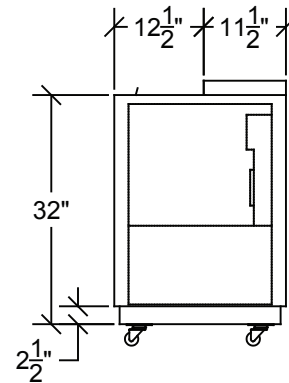

Model Numbers	Overall Length [Ⓐ]	Doors	Exterior Finish (Front & Sides)	Interior Sides	Divider Racks	Case Capacity (12 oz. Bottles)	HP	Full Load Amps	Weight (lbs.)
BC24-BG	2'-0"	1	Black Vinyl	Stainless Steel	1	5	1/5	4.0	204
BC24-SS	2'-0"	1	Stainless Steel	Stainless Steel	1	5	1/5	4.0	204
BC36-BG	3'-0"	1	Black Vinyl	Stainless Steel	2	8	1/5	4.0	220
BC36-SS	3'-0"	1	Stainless Steel	Stainless Steel	2	8	1/5	4.0	220
BC48-BG	4'-0"	2	Black Vinyl	Stainless Steel	3	14 1/2	1/3	5.5	300
BC48-SS	4'-0"	2	Stainless Steel	Stainless Steel	3	14 1/2	1/3	5.5	300
BC72-BG	6'-0"	2	Black Vinyl	Stainless Steel	4	25 1/2	1/3	6.0	405
BC72-SS	6'-0"	2	Stainless Steel	Stainless Steel	4	25 1/2	1/3	6.0	405
BC96-BG	8'-0"	3	Black Vinyl	Stainless Steel	5	35 1/2	1/3	6.6	500
BC96-SS	8'-0"	3	Stainless Steel	Stainless Steel	5	35 1/2	1/3	6.6	500