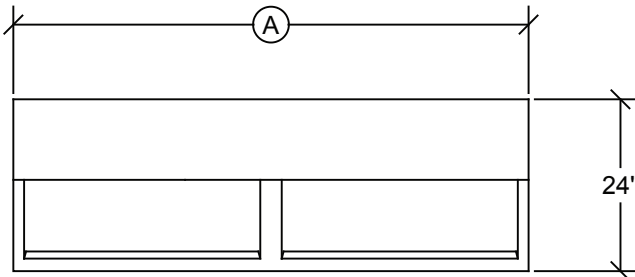

Model Numbers	Overall Length [Ⓐ]	Doors	Exterior Finish (Front & Sides)	Interior Sides	Divider Racks	Case Capacity (12 oz. Bottles)	HP	Full Load Amps	Weight (lbs.)
BC24-BG	2'-0"	1	Black Vinyl	Stainless Steel	1	5	1/5	4.0	204
BC24-SS	2'-0"	1	Stainless Steel	Stainless Steel	1	5	1/5	4.0	204
BC36-BG	3'-0"	1	Black Vinyl	Stainless Steel	2	8	1/5	4.0	220
BC36-SS	3'-0"	1	Stainless Steel	Stainless Steel	2	8	1/5	4.0	220
BC48-BG	4'-0"	2	Black Vinyl	Stainless Steel	3	14 1/2	1/3	5.5	300
BC48-SS	4'-0"	2	Stainless Steel	Stainless Steel	3	14 1/2	1/3	5.5	300
BC72-BG	6'-0"	2	Black Vinyl	Stainless Steel	4	25 1/2	1/3	6.0	405
BC72-SS	6'-0"	2	Stainless Steel	Stainless Steel	4	25 1/2	1/3	6.0	405
BC96-BG	8'-0"	3	Black Vinyl	Stainless Steel	5	35 1/2	1/3	6.6	500
BC96-SS	8'-0"	3	Stainless Steel	Stainless Steel	5	35 1/2	1/3	6.6	500