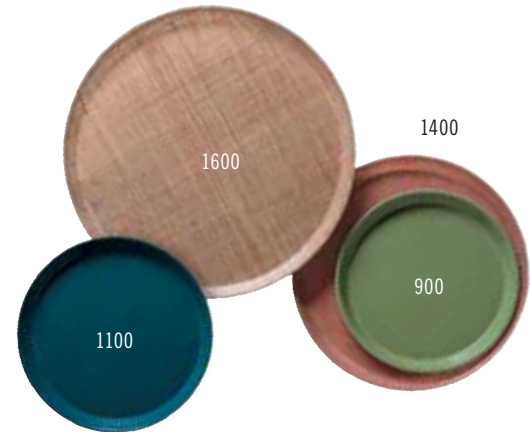

CAMTRAY®

Oval Camtrays

Perfect for banquet service.

Available in Group I colors and patterns (except Doily patterns) and Group III Wood.

Round Camtrays

A favorite for pizza and beverage service.

Available in Group I colors and patterns (except Doily patterns) and Group III Wood.

Insert Camtrays

Fits onto a Camtray to separate hot and cold food, ideal for dietary tray service.

Available in Group I colors and patterns (except Doily patterns) and Group III Wood.

CODE	DIMENSIONS	CASE PACK	LIST PRICE EA.	
			GROUP I	GROUP III
Oval				
2500*	19 ¹ / ₄ " x 24"	6	\$	\$
2700*	22" x 26 ¹ / ₈ "	6		
Round				
900*	9"	12		
1000*	10"	12		
1100	11"	12		
1200*	12"	12		
1300*	13"	12		
1400	14"	12		
1550*	16" low profile	12		
1600	16"	12		
1950*	19 ¹ / ₂ " low profile	12		
Insert				
1015* (2 trays fit into a 1520)	10 ³ / ₈ " x 15"	24		
1116* (2 trays fit into a 1622)	10 ⁷ / ₈ " x 15 ¹ / ₂ "	24		