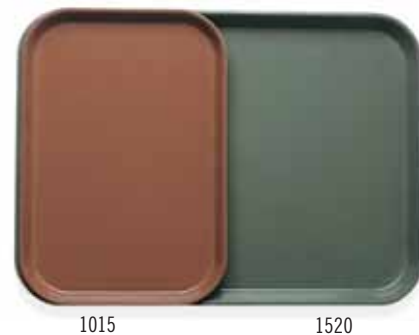

CAMTRAY®

Oval Camtrays

Perfect for banquet service.

Available in Group I colors and patterns (except Doily patterns) and Group III Wood.

Round Camtrays

A favorite for pizza and beverage service.

Available in Group I colors and patterns (except Doily patterns) and Group III Wood.

Insert Camtrays

Fits onto a Camtray to separate hot and cold food, ideal for dietary tray service.

Available in Group I colors and patterns (except Doily patterns) and Group III Wood.

CODE	DIMENSIONS	CASE PACK	LIST PRICE EA.	
			GROUP I	GROUP III
Oval				
2500*	19 ¹ / ₄ " x 24"	6	\$	\$
2700*	22" x 26 ¹ / ₈ "	6		
Round				
900*	9"	12		
1000*	10"	12		
1100	11"	12		
1200*	12"	12		
1300*	13"	12		
1400	14"	12		
1550*	16" low profile	12		
1600	16"	12		
1950*	19 ¹ / ₂ " low profile	12		
Insert				
1015* (2 trays fit into a 1520)	10 ³ / ₈ " x 15"	24		
1116* (2 trays fit into a 1622)	10 ⁷ / ₈ " x 15 ¹ / ₂ "	24		