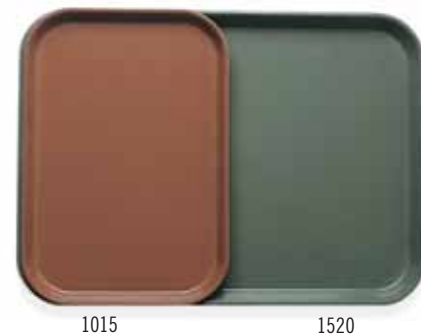

CAMTRAY®

Oval Camtrays

Perfect for banquet service.

Available in Group I colors and patterns (except Doily patterns) and Group III Wood.

Round Camtrays

A favorite for pizza and beverage service.

Available in Group I colors and patterns (except Doily patterns) and Group III Wood.

Insert Camtrays

Fits onto a Camtray to separate hot and cold food, ideal for dietary tray service.

Available in Group I colors and patterns (except Doily patterns) and Group III Wood.

CODE	DIMENSIONS	CASE PACK	LIST PRICE EA.	
			GROUP I	GROUP III
Oval				
2500*	19 ³ / ₄ " x 24"	6	\$	\$
2700*	22" x 26 ³ / ₈ "	6		
Round				
900*	9"	12		
1000*	10"	12		
1100	11"	12		
1200*	12"	12		
1300*	13"	12		
1400	14"	12		
1550*	16" low profile	12		
1600	16"	12		
1950*	19 ¹ / ₂ " low profile	12		
Insert				
1015* (2 trays fit into a 1520)	10 ³ / ₈ " x 15"	24		
1116* (2 trays fit into a 1622)	10 ³ / ₈ " x 15 ³ / ₈ "	24		