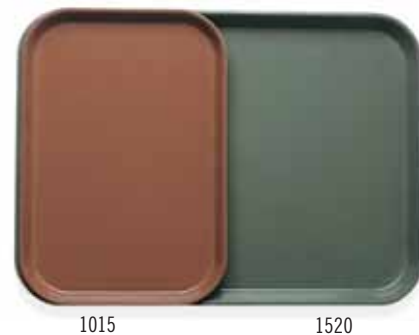

## Round Camtrays

A favorite for pizza and beverage service.

Available in Group I colors and patterns (except Doily patterns) and Group III Wood.

## Insert Camtrays

Fits onto a Camtray to separate hot and cold food, ideal for dietary tray service.

Available in Group I colors and patterns (except Doily patterns) and Group III Wood.

CODE	DIMENSIONS	CASE PACK	LIST PRICE EA.	
			GROUP I	GROUP III
<b>Oval</b>				
2500*	19 <sup>3</sup> / <sub>4</sub> " x 24"	6	\$	\$
2700*	22" x 26 <sup>3</sup> / <sub>8</sub> "	6		
<b>Round</b>				
900*	9"	12		
1000*	10"	12		
1100	11"	12		
1200*	12"	12		
1300*	13"	12		
1400	14"	12		
1550*	16" low profile	12		
1600	16"	12		
1950*	19 <sup>1</sup> / <sub>2</sub> " low profile	12		
<b>Insert</b>				
1015* (2 trays fit into a 1520)	10 <sup>3</sup> / <sub>8</sub> " x 15"	24		
1116* (2 trays fit into a 1622)	10 <sup>3</sup> / <sub>8</sub> " x 15 <sup>3</sup> / <sub>8</sub> "	24		