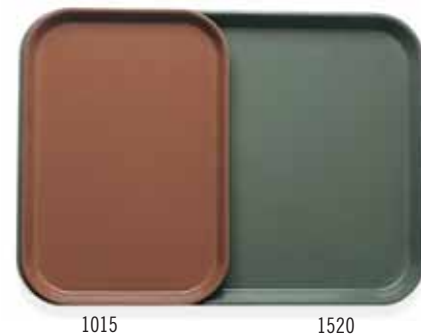

## Round Camtrays

A favorite for pizza and beverage service.

Available in Group I colors and patterns (except Doily patterns) and Group III Wood.

## Insert Camtrays

Fits onto a Camtray to separate hot and cold food, ideal for dietary tray service.

Available in Group I colors and patterns (except Doily patterns) and Group III Wood.

CODE	DIMENSIONS	CASE PACK	LIST PRICE EA.	
			GROUP I	GROUP III
<b>Oval</b>				
2500*	19 <sup>3</sup> / <sub>4</sub> " x 24"	6	\$	\$
2700*	22" x 26 <sup>3</sup> / <sub>8</sub> "	6		
<b>Round</b>				
900*	9"	12		
1000*	10"	12		
1100	11"	12		
1200*	12"	12		
1300*	13"	12		
1400	14"	12		
1550*	16" low profile	12		
1600	16"	12		
1950*	19 <sup>1</sup> / <sub>2</sub> " low profile	12		
<b>Insert</b>				
1015* (2 trays fit into a 1520)	10 <sup>3</sup> / <sub>8</sub> " x 15"	24		
1116* (2 trays fit into a 1622)	10 <sup>3</sup> / <sub>8</sub> " x 15 <sup>3</sup> / <sub>8</sub> "	24		