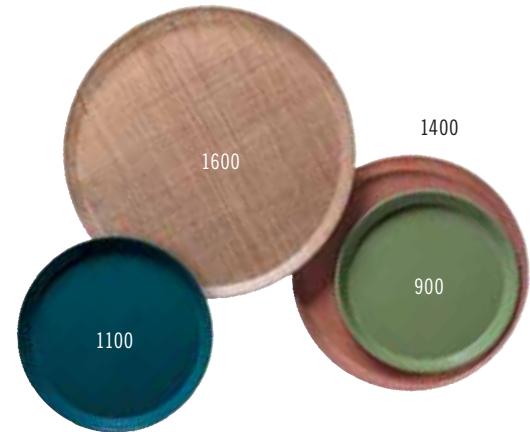

CAMTRAY®

Oval Camtrays

Perfect for banquet service.

Available in Group I colors and patterns (except Doily patterns) and Group III Wood.

Round Camtrays

A favorite for pizza and beverage service.

Available in Group I colors and patterns (except Doily patterns) and Group III Wood.

Insert Camtrays

Fits onto a Camtray to separate hot and cold food, ideal for dietary tray service.

Available in Group I colors and patterns (except Doily patterns) and Group III Wood.

CODE	DIMENSIONS	CASE PACK	LIST PRICE EA.	
			GROUP I	GROUP III
Oval				
2500*	19 ³ / ₄ " x 24"	6	\$	\$
2700*	22" x 26 ⁵ / ₈ "	6		
Round				
900*	9"	12		
1000*	10"	12		
1100	11"	12		
1200*	12"	12		
1300*	13"	12		
1400	14"	12		
1550*	16" low profile	12		
1600	16"	12		
1950*	19 ¹ / ₂ " low profile	12		
Insert				
1015* (2 trays fit into a 1520)	10 ⁷ / ₈ " x 15"	24		
1116* (2 trays fit into a 1622)	10 ⁷ / ₈ " x 15 ⁷ / ₈ "	24		