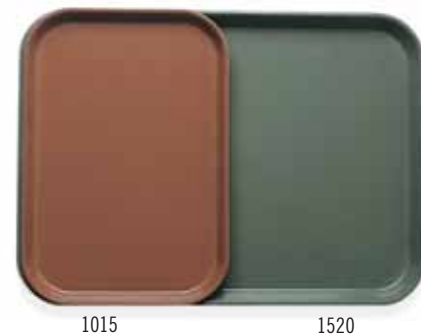

CAMTRAY®

Oval Camtrays

Perfect for banquet service.

Available in Group I colors and patterns (except Doily patterns) and Group III Wood.

Round Camtrays

A favorite for pizza and beverage service.

Available in Group I colors and patterns (except Doily patterns) and Group III Wood.

Insert Camtrays

Fits onto a Camtray to separate hot and cold food, ideal for dietary tray service.

Available in Group I colors and patterns (except Doily patterns) and Group III Wood.

CODE	DIMENSIONS	CASE PACK	LIST PRICE EA.	
			GROUP I	GROUP III
Oval				
2500*	19 ³ / ₄ " x 24"	6	\$	\$
2700*	22" x 26 ⁵ / ₈ "	6		
Round				
900*	9"	12		
1000*	10"	12		
1100	11"	12		
1200*	12"	12		
1300*	13"	12		
1400	14"	12		
1550*	16" low profile	12		
1600	16"	12		
1950*	19 ¹ / ₂ " low profile	12		
Insert				
1015* (2 trays fit into a 1520)	10 ⁷ / ₈ " x 15"	24		
1116* (2 trays fit into a 1622)	10 ⁷ / ₈ " x 15 ⁷ / ₈ "	24		