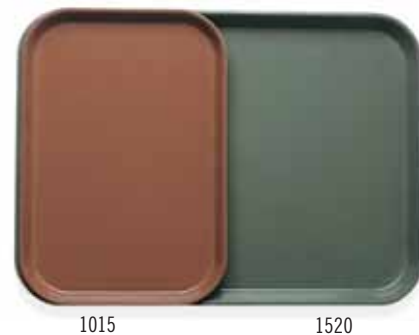

CAMTRAY®

Oval Camtrays

Perfect for banquet service.

Available in Group I colors and patterns (except Doily patterns) and Group III Wood.

Round Camtrays

A favorite for pizza and beverage service.

Available in Group I colors and patterns (except Doily patterns) and Group III Wood.

Insert Camtrays

Fits onto a Camtray to separate hot and cold food, ideal for dietary tray service.

Available in Group I colors and patterns (except Doily patterns) and Group III Wood.

CODE	DIMENSIONS	CASE PACK	LIST PRICE EA.	
			GROUP I	GROUP III
Oval				
2500*	19 ³ / ₄ " x 24"	6	\$	\$
2700*	22" x 26 ⁵ / ₈ "	6		
Round				
900*	9"	12		
1000*	10"	12		
1100	11"	12		
1200*	12"	12		
1300*	13"	12		
1400	14"	12		
1550*	16" low profile	12		
1600	16"	12		
1950*	19 ¹ / ₂ " low profile	12		
Insert				
1015* (2 trays fit into a 1520)	10 ⁷ / ₈ " x 15"	24		
1116* (2 trays fit into a 1622)	10 ⁷ / ₈ " x 15 ⁷ / ₈ "	24		