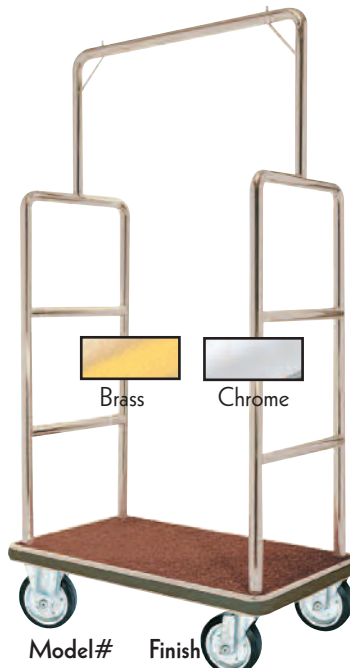

## Luggage Carts

Heavy Duty,  
 Top Quality,  
 All Welded  
 Construction

Model#	Finish	Model#	Finish
	6" Solid Wheels		8" Pneumatic Wheels
LC-3S	Satin	LC-3S-4P	Satin
LC-3B	Brass	LC-3B-4P	Brass
LC-3C	Chrome	LC-3C-4P	Chrome

Size: 45" L x 26 1/4" W x 75" H, Constructed with 1 1/2" Tube, Red Carpet Bed & Bumper Guards

Model#	Finish	Model#	Finish
	6" Solid Wheels		8" Pneumatic Wheels
LC-2B	Brass	LC-2B-4P	Brass
LC-2C	Chrome	LC-2C-4P	Chrome

Size: 42" L x 24" W x 72" H  
 Constructed with 1 1/2" Tube, 6" Solid Wheels  
 Red Carpet Bed & Bumper Guards

Size: 47 1/4" L x 25 1/2" W x 73" H  
 Constructed with 2" Tube  
 Red Carpet Bed & Bumper Guards

Model#	Finish	Model#	Finish
	6" Solid Wheels		8" Pneumatic Wheels
LC-1B	Brass	LC-1B-4P	Brass
LC-1C	Chrome	LC-1C-4P	Chrome