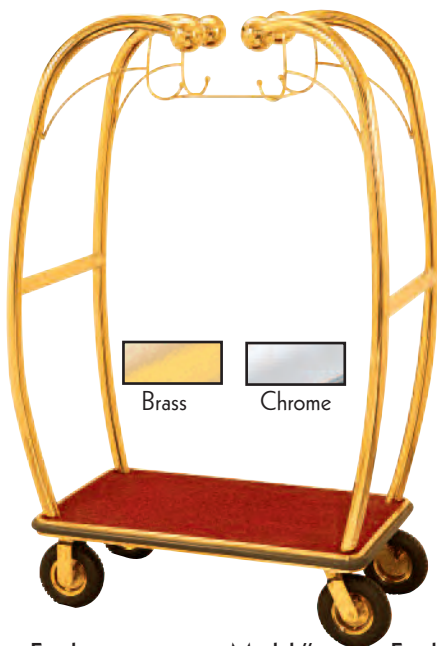

## Luggage Carts

Heavy Duty,  
 Top Quality,  
 All Welded  
 Construction

Model#	Finish	Model#	Finish
	6" Solid Wheels		8" Pneumatic Wheels
LC-3S	Satin	LC-3S-4P	Satin
LC-3B	Brass	LC-3B-4P	Brass
LC-3C	Chrome	LC-3C-4P	Chrome

Size: 45" L x 26 1/4" W x 75" H, Constructed with 1 1/2" Tube, Red Carpet Bed & Bumper Guards

Model#	Finish	Model#	Finish
	6" Solid Wheels		8" Pneumatic Wheels
LC-2B	Brass	LC-2B-4P	Brass
LC-2C	Chrome	LC-2C-4P	Chrome

Size: 42" L x 24" W x 72" H  
 Constructed with 1 1/2" Tube, 6" Solid Wheels  
 Red Carpet Bed & Bumper Guards