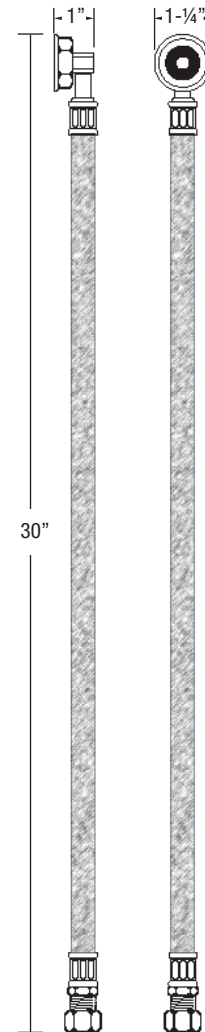

Model: _____ Item #: _____ Date: _____

Project: _____ Qty: _____ Approved By: _____

E-Z Install Water Line Kits

ROYAL SERIES PLUMBING

Model 21-443L

3/8" E-Z Install Wall Mount Water Line Kit
22" Long

- Two 3/8" stainless steel supply hoses with 3/8" compression fittings
- For use on all wall mount faucets
- No soldering required
- 22" long
- Lead free

Model 21-444L

1/2" E-Z Install Wall Mount Water Line Kit
22" Long

- Two 1/2" stainless steel supply hoses with 5/8" OD compressions fittings which are removable to convert to 1/2" NPS Male Connections
- For use on all wall mount faucets
- No soldering required
- 22" long
- Lead free

Model 21-445L

3/8" E-Z Install Wall Mount Water Line Kit
w/ Mounting Hardware
30" Long

- Two 3/8" stainless steel supply hoses with 3/8" compressions fittings
- Includes mounting kit: (2) nipples, (2) locknuts & (2) metal washers
- For use on all wall mount faucets
- No soldering required
- 30" long
- Lead free