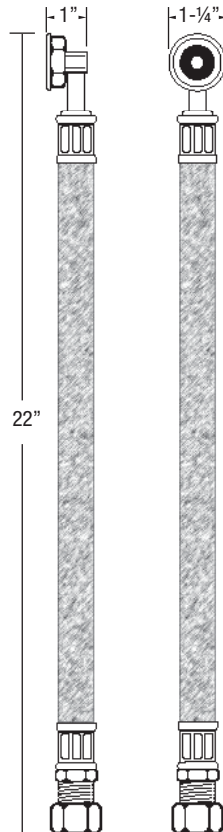

Model: _____ Item #: _____ Date: _____

Project: _____ Qty: _____ Approved By: _____

E-Z Install Water Line Kits

ROYAL SERIES PLUMBING

Model 21-443L

3/8" E-Z Install Wall Mount Water Line Kit
22" Long

- Two 3/8" stainless steel supply hoses with 3/8" compression fittings
- For use on all wall mount faucets
- No soldering required
- 22" long
- Lead free

Model 21-444L

1/2" E-Z Install Wall Mount Water Line Kit
22" Long

- Two 1/2" stainless steel supply hoses with 5/8" OD compressions fittings which are removable to convert to 1/2" NPS Male Connections
- For use on all wall mount faucets
- No soldering required
- 22" long
- Lead free

Model 21-445L

3/8" E-Z Install Wall Mount Water Line Kit
w/ Mounting Hardware
30" Long

- Two 3/8" stainless steel supply hoses with 3/8" compressions fittings
- Includes mounting kit: (2) nipples, (2) locknuts & (2) metal washers
- For use on all wall mount faucets
- No soldering required
- 30" long
- Lead free