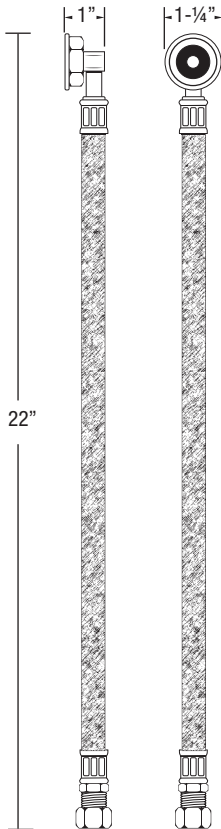

Model: _____ Item #: _____ Date: _____

Project: _____ Qty: _____ Approved By: _____

E-Z Install Water Line Kits

ROYAL SERIES PLUMBING

Model 21-443L

3/8" E-Z Install Wall Mount Water Line Kit
22" Long

- Two 3/8" stainless steel supply hoses with 3/8" compression fittings
- For use on all wall mount faucets
- No soldering required
- 22" long
- Lead free

Model 21-444L

1/2" E-Z Install Wall Mount Water Line Kit
22" Long

- Two 1/2" stainless steel supply hoses with 5/8" OD compressions fittings which are removable to convert to 1/2" NPS Male Connections
- For use on all wall mount faucets
- No soldering required
- 22" long
- Lead free

Model 21-445L

3/8" E-Z Install Wall Mount Water Line Kit
w/ Mounting Hardware
30" Long

- Two 3/8" stainless steel supply hoses with 3/8" compressions fittings
- Includes mounting kit: (2) nipples, (2) locknuts & (2) metal washers
- For use on all wall mount faucets
- No soldering required
- 30" long
- Lead free