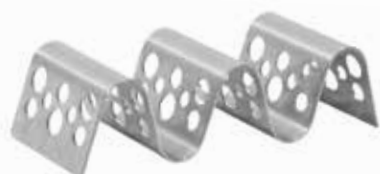

SERVING  
SOLUTIONS

**MAKE YOUR PRESENTATION STAND UP IN STYLE**

---

TACO TAXI™

## TACO TAXI™ SERVERS

- Bring style to your table presentation
- Easy prep and presentation; keeps your tacos upright without rolling
- Works with both standard and mini tacos, soft shell and hard shell
- Easy to clean, durable designs
- Multiple options: wire, solid, or patterned
- Multiple capacities: 1-2 tacos, 2-3 tacos or 3-4 tacos
- All designs fit within our serving baskets

### STAINLESS STEEL WIRE

Item #	Description	Min Order	Case Pack
a. TRW12	Taco Taxi™, 1-2 Tacos, 3% x 2¼ x 1½"	1 ea	12 ea
b. TRW23	Taco Taxi™, 2-3 Tacos, 5% x 2¼ x 1½"	1 ea	12 ea
c. TRW34	Taco Taxi™, 3-4 Tacos, 7% x 2¼ x 1½"	1 ea	12 ea