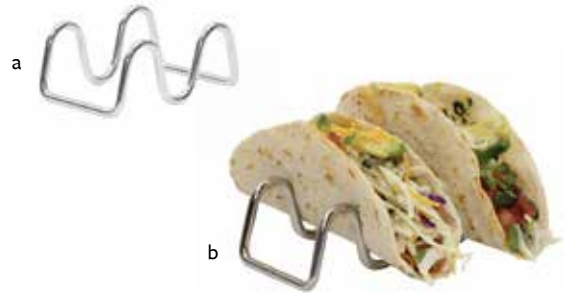

## TACO TAXI™ SERVERS

- Bring style to your table presentation
- Easy prep and presentation; keeps your tacos upright without rolling
- Works with both standard and mini tacos, soft shell and hard shell
- Easy to clean, durable designs
- Multiple options: wire, solid, or patterned
- Multiple capacities: 1-2 tacos, 2-3 tacos or 3-4 tacos
- All designs fit within our serving baskets

### STAINLESS STEEL WIRE

Item #	Description	Min Order	Case Pack
a. TRW12	Taco Taxi™, 1-2 Tacos, 3% x 2¼ x 1½"	1 ea	12 ea
b. TRW23	Taco Taxi™, 2-3 Tacos, 5% x 2¼ x 1½"	1 ea	12 ea
c. TRW34	Taco Taxi™, 3-4 Tacos, 7% x 2¼ x 1½"	1 ea	12 ea

### STAINLESS STEEL OR STAINLESS STEEL PATTERN

Item #	Description	Min Order	Case Pack
d. TRS12	Taco Taxi™, 1-2 Tacos, 3% x 2¼ x 1½"	1 ea	12 ea
e. TRS23	Taco Taxi™, 2-3 Tacos, 5% x 2¼ x 1½"	1 ea	12 ea
f. TRS34	Taco Taxi™, 3-4 Tacos, 7% x 2¼ x 1½"	1 ea	12 ea
g. TRSP12	Taco Taxi™, 1-2 Tacos, Pattern, 3% x 2¼ x 1½"	1 ea	12 ea
h. TRSP23	Taco Taxi™, 2-3 Tacos, Pattern, 5% x 2¼ x 1½"	1 ea	12 ea
i. TRSP34	Taco Taxi™, 3-4 Tacos, Pattern, 7% x 2¼ x 1½"	1 ea	12 ea