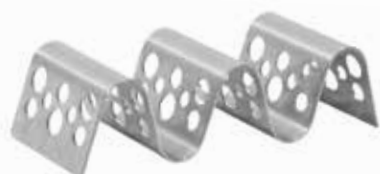

SERVING
SOLUTIONS

MAKE YOUR PRESENTATION STAND UP IN STYLE

TACO TAXI™

TACO TAXI™ SERVERS

- Bring style to your table presentation
- Easy prep and presentation; keeps your tacos upright without rolling
- Works with both standard and mini tacos, soft shell and hard shell
- Easy to clean, durable designs
- Multiple options: wire, solid, or patterned
- Multiple capacities: 1-2 tacos, 2-3 tacos or 3-4 tacos
- All designs fit within our serving baskets

STAINLESS STEEL WIRE

Item #	Description	Min Order	Case Pack
a. TRW12	Taco Taxi™, 1-2 Tacos, 3% x 2¼ x 1½"	1 ea	12 ea
b. TRW23	Taco Taxi™, 2-3 Tacos, 5% x 2¼ x 1½"	1 ea	12 ea
c. TRW34	Taco Taxi™, 3-4 Tacos, 7% x 2¼ x 1½"	1 ea	12 ea

STAINLESS STEEL OR STAINLESS STEEL PATTERN

Item #	Description	Min Order	Case Pack
d. TRS12	Taco Taxi™, 1-2 Tacos, 3% x 2¼ x 1½"	1 ea	12 ea
e. TRS23	Taco Taxi™, 2-3 Tacos, 5% x 2¼ x 1½"	1 ea	12 ea
f. TRS34	Taco Taxi™, 3-4 Tacos, 7% x 2¼ x 1½"	1 ea	12 ea
g. TRSP12	Taco Taxi™, 1-2 Tacos, Pattern, 3% x 2¼ x 1½"	1 ea	12 ea
h. TRSP23	Taco Taxi™, 2-3 Tacos, Pattern, 5% x 2¼ x 1½"	1 ea	12 ea
i. TRSP34	Taco Taxi™, 3-4 Tacos, Pattern, 7% x 2¼ x 1½"	1 ea	12 ea