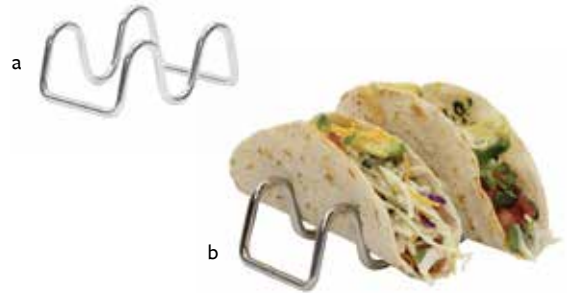

SERVING
SOLUTIONS

MAKE YOUR PRESENTATION STAND UP IN STYLE

TACO TAXI™

TACO TAXI™ SERVERS

- Bring style to your table presentation
- Easy prep and presentation; keeps your tacos upright without rolling
- Works with both standard and mini tacos, soft shell and hard shell
- Easy to clean, durable designs
- Multiple options: wire, solid, or patterned
- Multiple capacities: 1-2 tacos, 2-3 tacos or 3-4 tacos
- All designs fit within our serving baskets

STAINLESS STEEL WIRE

Item #	Description	Min Order	Case Pack
a. TRW12	Taco Taxi™, 1-2 Tacos, 3% x 2¼ x 1½"	1 ea	12 ea
b. TRW23	Taco Taxi™, 2-3 Tacos, 5% x 2¼ x 1½"	1 ea	12 ea
c. TRW34	Taco Taxi™, 3-4 Tacos, 7% x 2¼ x 1½"	1 ea	12 ea

STAINLESS STEEL OR STAINLESS STEEL PATTERN

Item #	Description	Min Order	Case Pack
d. TRS12	Taco Taxi™, 1-2 Tacos, 3% x 2¼ x 1½"	1 ea	12 ea
e. TRS23	Taco Taxi™, 2-3 Tacos, 5% x 2¼ x 1½"	1 ea	12 ea
f. TRS34	Taco Taxi™, 3-4 Tacos, 7% x 2¼ x 1½"	1 ea	12 ea
g. TRSP12	Taco Taxi™, 1-2 Tacos, Pattern, 3% x 2¼ x 1½"	1 ea	12 ea
h. TRSP23	Taco Taxi™, 2-3 Tacos, Pattern, 5% x 2¼ x 1½"	1 ea	12 ea
i. TRSP34	Taco Taxi™, 3-4 Tacos, Pattern, 7% x 2¼ x 1½"	1 ea	12 ea