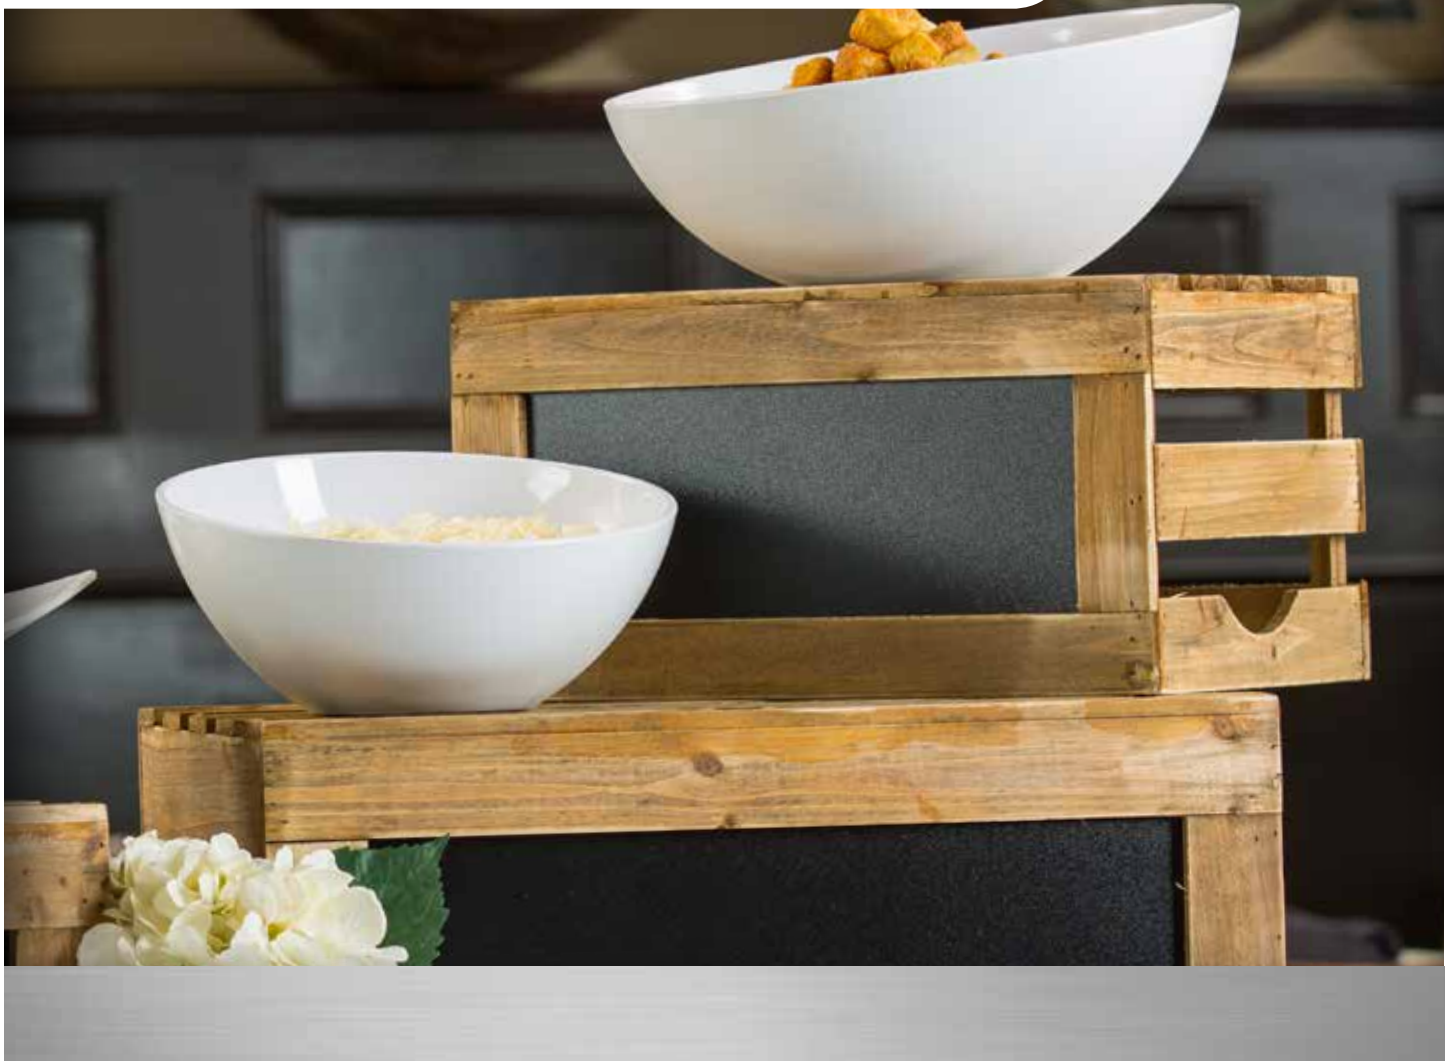

BUFFET, CATERING & DISPLAY SOLUTIONS

SIERRA MELAMINE
COLLECTION™

SIERRA MELAMINE COLLECTION™

The simple and stylish design of the Sierra Melamine Collection™ complements any buffet or catered event. The slanted design brings both beauty and elegance to your setting. Available in a variety of shapes and sizes to fit every display need. Constructed of durable, break resistant melamine for years of dependable use.