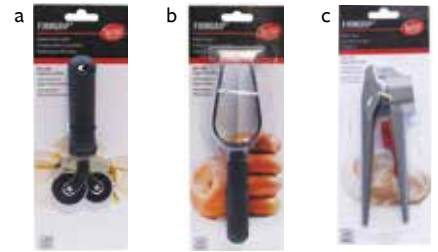

BLACK, ERGONOMIC HANDLES

Item #	Description	Min Order	Case Pack
a. E5609	Double Pastry Cutter	1 ea	12 ea
b. E5613	Bagel Cutter	1 ea	12 ea
c. E5614	Garlic Press	1 ea	12 ea
d. E5615	Grater, Small Holes	1 ea	12 ea
e. E5616	Grater, Medium Holes	1 ea	12 ea
f. E5617	Grater, Large Holes	1 ea	12 ea
g. E5618	3½" Paring Knife	1 ea	12 ea
h. E5619	Ice Cream Dish	1 ea	12 ea
i. E5620	4½" Mini Chef's Knife	1 ea	12 ea
j. E5626	4" Pizza Cutter Wheel	1 ea	12 ea
k. E5627	Hand Can Opener	1 ea	12 ea
l. E5698	Hand Held Sharpener	1 ea	12 ea
NEW m. E5633	Channel Knife	1 ea	12 ea
NEW n. E5634	Bottle/Can Opener	1 ea	12 ea
o. E6606	Kitchen Shears (Disassembles for Easy Cleaning)	1 ea	12 ea

REPLACEMENT PARTS:

ERB01-SE	Replacement Blade for E5601 & E5602	1 ea	1 ea
ERB02	Replacement Blade for E5602	1 ea	1 ea
ERB02-SE	Replacement Blade for E5602-SE	1 ea	1 ea
ERB01	Replacement Blade for E5601	1 ea	1 ea