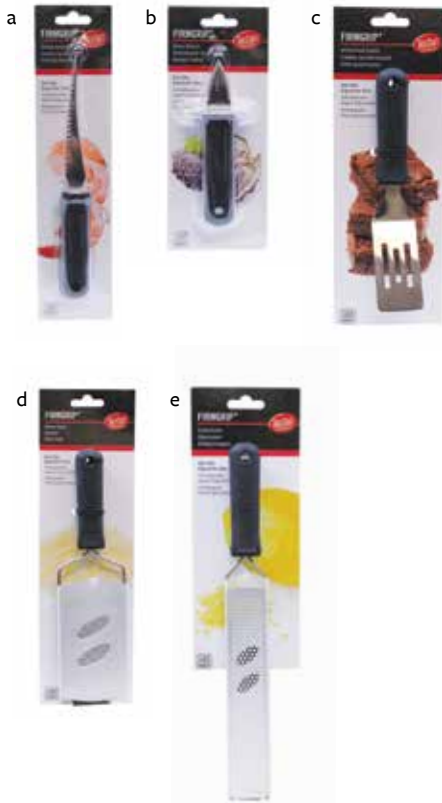

# KITCHEN TOOLS & FOOD PREP SOLUTIONS

**FIRM GRIP®**  
UTENSILS

## FIRM GRIP® UTENSILS

Patented, ergonomic soft grip handles. Non-slip grips provide comfort and safety. Made of durable Stainless Steel. Dishwasher safe. Conveniently packaged for Cash & Carry.

### BLACK, ERGONOMIC HANDLES

Item #	Description	Min Order	Case Pack
a. E5628	Shrimp Deveiner	1 ea	12 ea
b. E5629	Oyster Shucker	1 ea	12 ea
c. E5630	Small Slotted Spatula	1 ea	12 ea
d. E5631	Ribbon Grater	1 ea	12 ea
e. E5632	Grater/Zester	1 ea	12 ea
f. E5601	Straight Peeler, Straight Edge	1 ea	12 ea
E5601-SE	Straight Peeler, Serrated Edge	1 ea	12 ea
g. E5602	Y Peeler, Straight Edge	1 ea	12 ea
h. E5602-JU	Y Peeler, Julienne Edge	1 ea	12 ea
i. E5602-SE	Y Peeler, Serrated Edge	1 ea	12 ea
j. E5603	Cheese Plane	1 ea	12 ea
k. E5604	Zester/Lemon Peeler	1 ea	12 ea
l. E5605	Melon Baller	1 ea	12 ea
m. E5606	Apple Corer	1 ea	12 ea
n. E5607	Tomato Stem Corer	1 ea	12 ea

## NINE PIECE SET WITH NYLON CASE

Item #	Description	Min Order	Case Pack
E5600-9	Set Includes: Zester/Lemon Peeler, Fluted Melon Baller, Tomato Stem Corer, Melon Baller, Paring Knife, Double Pastry Cutter, Y-Peeler, Straight Peeler & Apple Corer	1 ea	12 ea