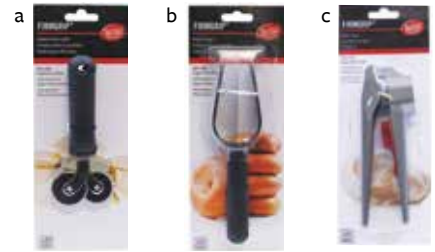

BLACK, ERGONOMIC HANDLES

Item #	Description	Min Order	Case Pack
a. E5609	Double Pastry Cutter	1 ea	12 ea
b. E5613	Bagel Cutter	1 ea	12 ea
c. E5614	Garlic Press	1 ea	12 ea
d. E5615	Grater, Small Holes	1 ea	12 ea
e. E5616	Grater, Medium Holes	1 ea	12 ea
f. E5617	Grater, Large Holes	1 ea	12 ea
g. E5618	3½" Paring Knife	1 ea	12 ea
h. E5619	Ice Cream Disher	1 ea	12 ea
i. E5620	4½" Mini Chef's Knife	1 ea	12 ea
j. E5626	4" Pizza Cutter Wheel	1 ea	12 ea
k. E5627	Hand Can Opener	1 ea	12 ea
l. E5698	Hand Held Sharpener	1 ea	12 ea
NEW m. E5633	Channel Knife	1 ea	12 ea
NEW n. E5634	Bottle/Can Opener	1 ea	12 ea
o. E6606	Kitchen Shears (Disassembles for Easy Cleaning)	1 ea	12 ea

REPLACEMENT PARTS:

ERB01-SE	Replacement Blade for E5601 & E5602	1 ea	1 ea
ERB02	Replacement Blade for E5602	1 ea	1 ea
ERB02-SE	Replacement Blade for E5602-SE	1 ea	1 ea
ERB01	Replacement Blade for E5601	1 ea	1 ea