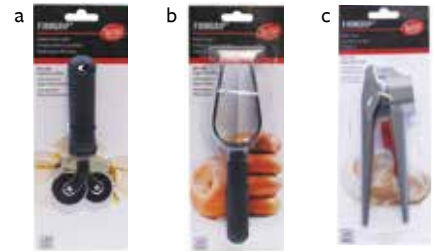

BLACK, ERGONOMIC HANDLES

Item #	Description	Min Order	Case Pack
a. E5609	Double Pastry Cutter	1 ea	12 ea
b. E5613	Bagel Cutter	1 ea	12 ea
c. E5614	Garlic Press	1 ea	12 ea
d. E5615	Grater, Small Holes	1 ea	12 ea
e. E5616	Grater, Medium Holes	1 ea	12 ea
f. E5617	Grater, Large Holes	1 ea	12 ea
g. E5618	3½" Paring Knife	1 ea	12 ea
h. E5619	Ice Cream Dish	1 ea	12 ea
i. E5620	4½" Mini Chef's Knife	1 ea	12 ea
j. E5626	4" Pizza Cutter Wheel	1 ea	12 ea
k. E5627	Hand Can Opener	1 ea	12 ea
l. E5698	Hand Held Sharpener	1 ea	12 ea
NEW m. E5633	Channel Knife	1 ea	12 ea
NEW n. E5634	Bottle/Can Opener	1 ea	12 ea
o. E6606	Kitchen Shears (Disassembles for Easy Cleaning)	1 ea	12 ea

REPLACEMENT PARTS:

ERB01-SE	Replacement Blade for E5601 & E5602	1 ea	1 ea
ERB02	Replacement Blade for E5602	1 ea	1 ea
ERB02-SE	Replacement Blade for E5602-SE	1 ea	1 ea
ERB01	Replacement Blade for E5601	1 ea	1 ea