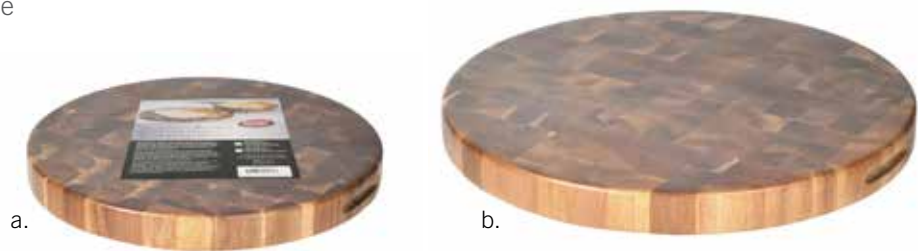

## ACACIA ROUND AND OVAL DISPLAY BOARDS

Bark lined and harvested by nature, the Acacia Round and Oval Display Boards add dimension and décor to any table setting. No two pieces are alike; whether used as a space filler on your busy buffet or serving bread and butter, these pieces are sure to add unique, one-of-a-kind elegance to your setting.

### ROUND AND OVAL DISPLAY BOARDS

Item #	Description	Min Order	Case Pack
a. ACARD0909	Acacia Round Display Board 9" dia x ¾" (23cm diameter x 2cm h)	1 ea	4 ea
ACARD1212	Acacia Round Display Board 12" dia x ¾" (31cm diameter x 2cm h)	1 ea	4 ea
c. ACAV1608	Acacia Oval Display Board 16 x 8 x ¾" (41 x 20 x 2cm)	1 ea	6 ea
d. ACAV2008	Acacia Oval Display Board 20 x 8 x ¾" (51 x 20 x 2cm)	1 ea	6 ea

## END GRAIN DISPLAY BOARDS

End grain construction makes these chopping blocks an ideal display piece. Perfect for artisan cheese boards, sushi displays, dessert presentations and more.

- Lightweight construction with inset handles for easy transport
- 1½" thickness provides versatility as both display pieces or chopping blocks.
- Reversible for many years of use