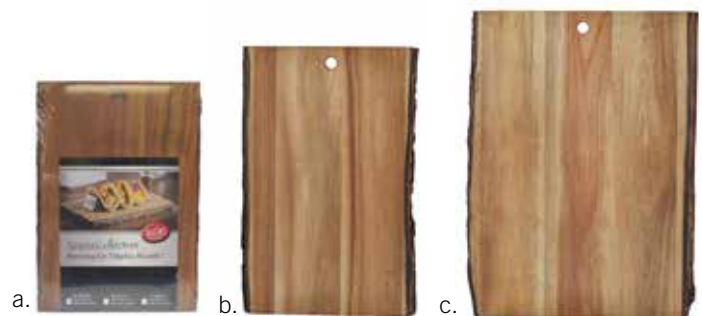

ACACIA DISPLAY BREAD BOARDS

Enhance your tabletop setting with TableCraft's Acacia Wood Collection Display Bread Boards. Whether for serving bread or displaying side dishes, these unique pieces allow you to step away from the traditional side and appetizer plates and add rustic, natural charm to your tabletop. Harvested from Nature. Width of boards may vary +/- 1 1/8" (3cm).

DISPLAY BREAD BOARDS

Item #	Description	Min Order	Case Pack
a. ACABB1409	Acacia Display Bread Boards, 14 x 9 x 3/4" (35.5 x 23 x 2cm)	1 ea	12 ea
b. ACABB1610	Acacia Display Bread Boards, 16 x 10 x 3/4" (35.5 x 18 x 2cm)	1 ea	6 ea
ACABB1407	Acacia Display Bread Boards, 14 x 7 x 3/4" (41 x 25.5 x 2cm)	1 ea	12 ea
ACABB1608	Acacia Display Bread Boards, 16 x 8 x 3/4" (41 x 20.5 x 2cm)	1 ea	6 ea

Some variation in size may occur +/- 1/8"

ACACIA DISPLAY PADDLE BOARDS

Rustic Acacia Paddle Display Boards serve a perfect solution to both tabletop and buffet serving. Bark lined boards add natural elegance to any tabletop or buffet setting. Paddle boards are perfect for serving tastings, main entrees or flights of sides.

Whether used in tabletop service or in a banquet event, these bark lined display boards will bring a distinctive style to the table. Hand wash only, these pieces are handcrafted from nature.

RECTANGULAR DISPLAY BOARDS