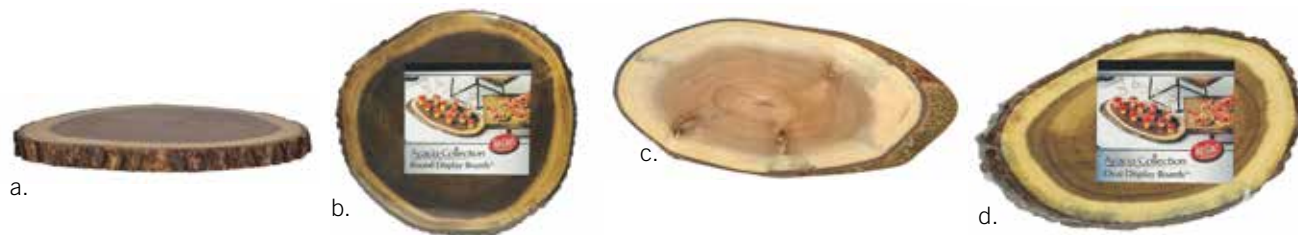

ACACIA ROUND AND OVAL DISPLAY BOARDS

Bark lined and harvested by nature, the Acacia Round and Oval Display Boards add dimension and décor to any table setting. No two pieces are alike; whether used as a space filler on your busy buffet or serving bread and butter, these pieces are sure to add unique, one-of-a-kind elegance to your setting.

ROUND AND OVAL DISPLAY BOARDS

Item #	Description	Min Order	Case Pack
a. ACARD0909	Acacia Round Display Board 9" dia x ¾" (23cm diameter x 2cm h)	1 ea	4 ea
ACARD1212	Acacia Round Display Board 12" dia x ¾" (31cm diameter x 2cm h)	1 ea	4 ea
c. ACAV1608	Acacia Oval Display Board 16 x 8 x ¾" (41 x 20 x 2cm)	1 ea	6 ea
d. ACAV2008	Acacia Oval Display Board 20 x 8 x ¾" (51 x 20 x 2cm)	1 ea	6 ea

Some variation in size will occur

END GRAIN DISPLAY BOARDS

End grain construction makes these chopping blocks an ideal display piece. Perfect for artisan cheese boards, sushi displays, dessert presentations and more.

- Lightweight construction with inset handles for easy transport
- 1½" thickness provides versatility as both display pieces or chopping blocks.
- Reversible for many years of use