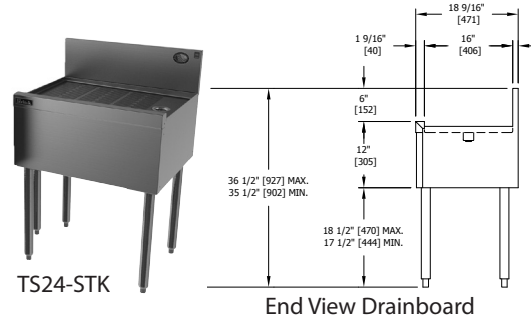

**In Stock and ready to ship within
24 hrs. Guaranteed!**

Perlick Express items may not be combined with standard ship items.

Quick Ship Free Standing Underbar Modules.

Underbar modules are built and shipped as individual pieces with its own 6" backsplash and front apron. Each 18-9/16" deep module ships with a complete set of legs. Freestanding units provide maximum design flexibility to respond to unforeseen obstacles at the jobsite.

12" Blender Station with faucet

- Deep drawn stainless steel bowl with NSF listed hot/cold faucet.
- Stainless steel legs install without tools and have rust-free thermoplastic feet.
- Convenient front-mounted shelf with access hole for electrical cord.

Blender Station				
Part No.	Description	List Price	Length	Ship Wt. (lbs.)
TS12BLW-STK	12" Blender Station w/faucet	\$1,411.00	12"	50

24" Drainboard

- Embossed drain tops with pitch drain dries glassware faster with minimal surface contact and no spotting at the contact points.
- Stainless steel legs install without tools and have rust-free thermoplastic feet.

Drainboard				
Part No.	Description	List Price	Length	Ship Wt. (lbs.)
TS24-STK	24" Drainboard	\$831.00	24"	45

12" Hand sink with faucet, dispensers for soap and paper towels

- Deep drawn stainless steel bowl with NSF-listed, hot/cold faucet.
- 16 oz. pump soap dispenser.
- Dispenser for folded paper towels.
- Stainless steel legs install without tools and have rust-free thermoplastic legs.