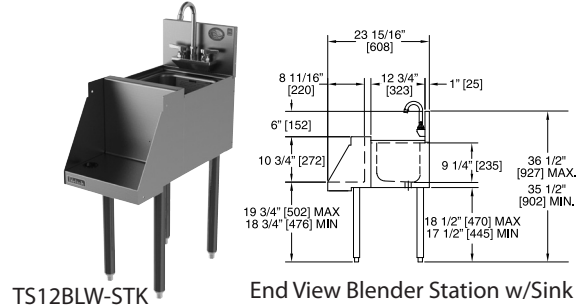

**In Stock and ready to ship within
24 hrs. Guaranteed!**

Perlick Express items may not be combined with standard ship items.

Quick Ship Free Standing Underbar Modules.

Underbar modules are built and shipped as individual pieces with its own 6" backsplash and front apron. Each 18-9/16" deep module ships with a complete set of legs. Freestanding units provide maximum design flexibility to respond to unforeseen obstacles at the jobsite.

12" Blender Station with faucet

- Deep drawn stainless steel bowl with NSF listed hot/cold faucet.
- Stainless steel legs install without tools and have rust-free thermoplastic feet.
- Convenient front-mounted shelf with access hole for electrical cord.

Blender Station				
Part No.	Description	List Price	Length	Ship Wt. (lbs.)
TS12BLW-STK	12" Blender Station w/faucet	$1,411.00	12"	50