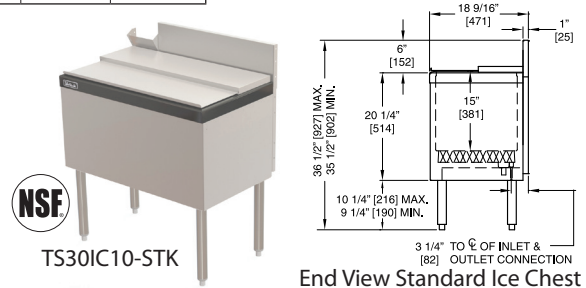

12" Blender Station with faucet

- Deep drawn stainless steel bowl with NSF listed hot/cold faucet.
- Stainless steel legs install without tools and have rust-free thermoplastic feet.
- Convenient front-mounted shelf with access hole for electrical cord.

Blender Station				
Part No.	Description	List Price	Length	Ship Wt. (lbs.)
TS12BLW-STK	12" Blender Station w/faucet	\$1,411.00	12"	50

24" Drainboard

- Embossed drain tops with pitch drain dries glassware faster with minimal surface contact and no spotting at the contact points.
- Stainless steel legs install without tools and have rust-free thermoplastic feet.

Drainboard				
Part No.	Description	List Price	Length	Ship Wt. (lbs.)
TS24-STK	24" Drainboard	\$831.00	24"	45

12" Hand sink with faucet, dispensers for soap and paper towels

- Deep drawn stainless steel bowl with NSF-listed, hot/cold faucet.
- 16 oz. pump soap dispenser.
- Dispenser for folded paper towels.
- Stainless steel legs install without tools and have rust-free thermoplastic legs.

Hand Sink						
Part No.	Description	List Price	Soap Disp. Mounting	Towel Type	Length	Ship Wt. (lbs.)
TS12HSN-STK	12" Hand Sink w/faucet	\$1,737.00	Splash	Folded	12"	50

Ice Chests

- Ice Chest has Patented Concealed 10 circuit cold plate for improved sanitation.
- Includes cover and soda gun chase.
- Dent-resistant ABS top ledge.
- Foamed in-place polyurethane walls.
- Stainless steel legs install without tools and have rust-free thermoplastic legs.