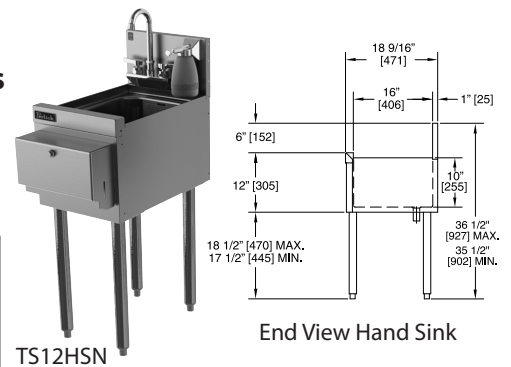

12" Blender Station with faucet

- Deep drawn stainless steel bowl with NSF listed hot/cold faucet.
- Stainless steel legs install without tools and have rust-free thermoplastic feet.
- Convenient front-mounted shelf with access hole for electrical cord.

Blender Station				
Part No.	Description	List Price	Length	Ship Wt. (lbs.)
TS12BLW-STK	12" Blender Station w/faucet	\$1,411.00	12"	50

24" Drainboard

- Embossed drain tops with pitch drain dries glassware faster with minimal surface contact and no spotting at the contact points.
- Stainless steel legs install without tools and have rust-free thermoplastic feet.

Drainboard				
Part No.	Description	List Price	Length	Ship Wt. (lbs.)
TS24-STK	24" Drainboard	\$831.00	24"	45

12" Hand sink with faucet, dispensers for soap and paper towels

- Deep drawn stainless steel bowl with NSF-listed, hot/cold faucet.
- 16 oz. pump soap dispenser.
- Dispenser for folded paper towels.
- Stainless steel legs install without tools and have rust-free thermoplastic legs.

Hand Sink						
Part No.	Description	List Price	Soap Disp. Mounting	Towel Type	Length	Ship Wt. (lbs.)
TS12HSN-STK	12" Hand Sink w/faucet	\$1,737.00	Splash	Folded	12"	50

Ice Chests

- Ice Chest has Patented Concealed 10 circuit cold plate for improved sanitation.
- Includes cover and soda gun chase.
- Dent-resistant ABS top ledge.
- Foamed in-place polyurethane walls.
- Stainless steel legs install without tools and have rust-free thermoplastic legs.