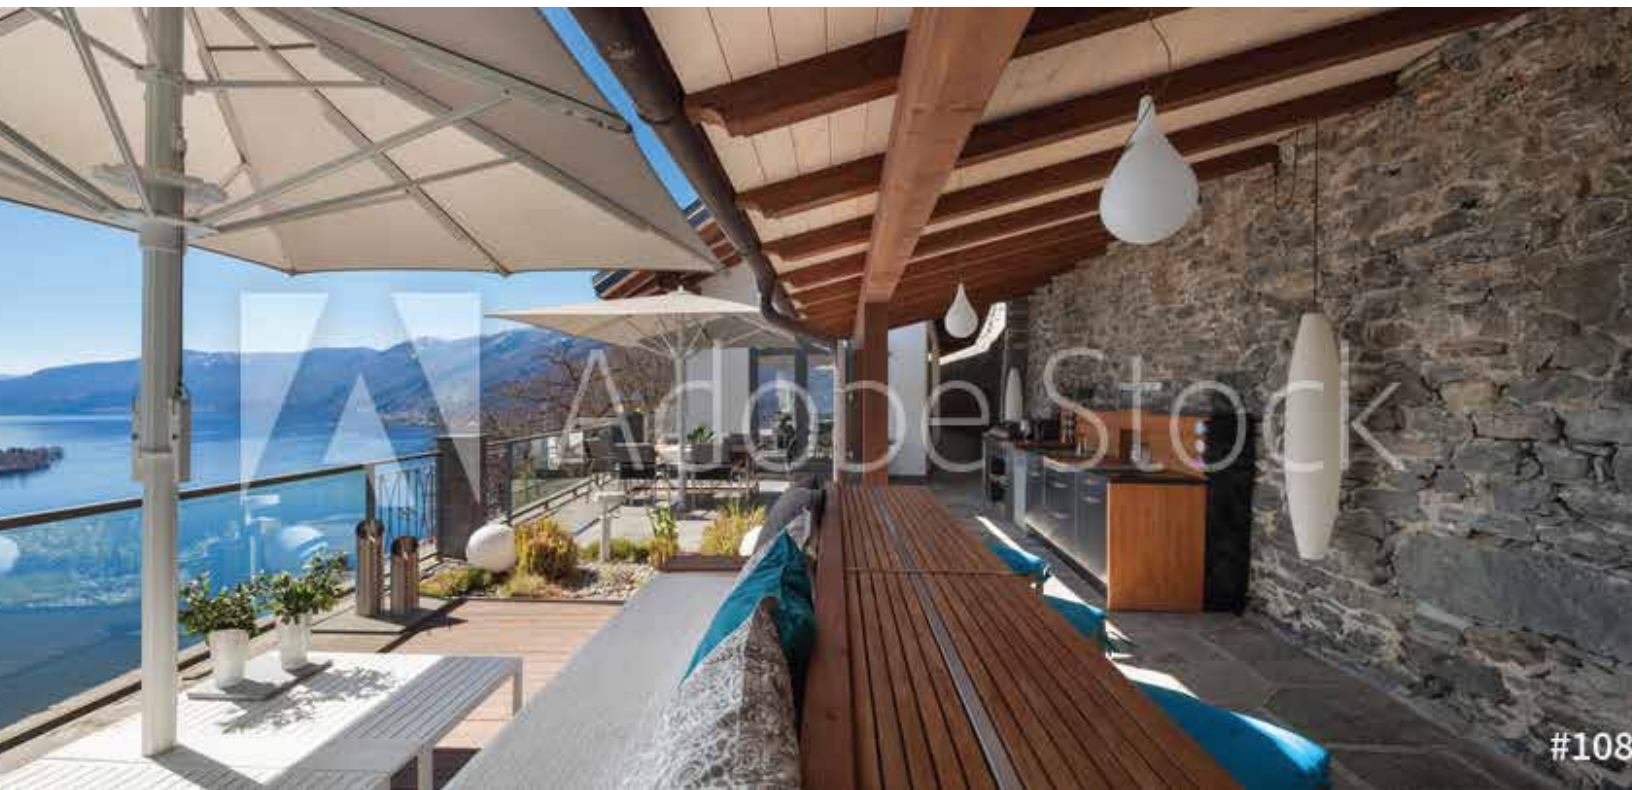

It's Ice Outside

The GEMU090 under counter ice maker is ideal for small-space applications and is approved for outdoor use. This small self-contained machine features chewable Pearl Ice®. Enjoy quiet operation and easy installation with a simple 115 volt plug-in design.

Every Ice-O-Matic ice maker is backed by a 2-year warranty with parts and labor coverage.

DETAILS

MODEL NUMBER:	GEMU090
DIMENSIONS (W X D X H):	14.875 X 23.625 X 33.375 INCHES
24 HOUR ICE PRODUCTION*:	85 lbs
COND. UNIT:	Air
WATER USAGE:	12 gallons per 100 lbs of ice
KWH USED:	10.7 per 100 lbs of ice
WARRANTY:	2-years Parts & Labor

For additional information: