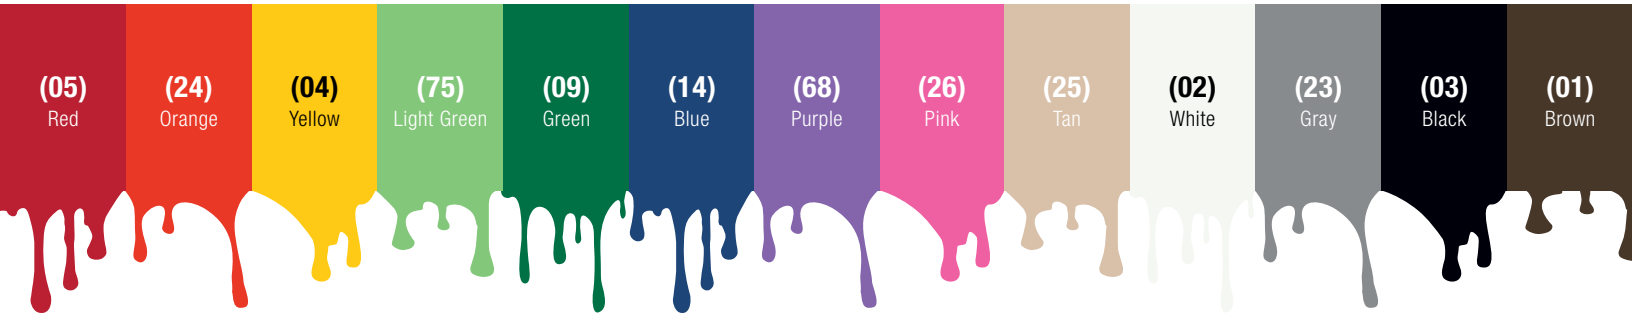

PICK A COLOR, ANY COLOR.

Develop a safe, reliable HACCP cleaning program with Sparta color-coded products. The colorful, quality items promote safety while reducing the risk of cross-contamination, protecting both your business and your patrons. The color-coded system you have been asking for is finally here, so assemble the colors you need to tailor a coded system that is right for you!

Benefits & Features

- Combines heavy front bristles with fine and medium back bristles for a more thorough clean
- Non-absorbent block provides a more hygienic use
- Use with sweeping compounds for an even deeper clean
- Standard 3/4-5 ACME thread fits a variety of standard handles (sold separately)
- FDA compliance block and bristles

Prod No	Description	Dimensions (L x W)	Bristle Trim	Color*	Pack
Omni Sweep®					
41890EC	18" Omni Sweep	18" x 3"	3"	01, 02, 03, 04, 05, 09, 14, 23, 24, 25, 26, 68, 75	12 ea
41891EC	24" Omni Sweep	24" x 3"	3"	01, 02, 03, 04, 05, 09, 14, 23, 24, 25, 26, 68, 75	12 ea

Some colors may only be available for pre-order.