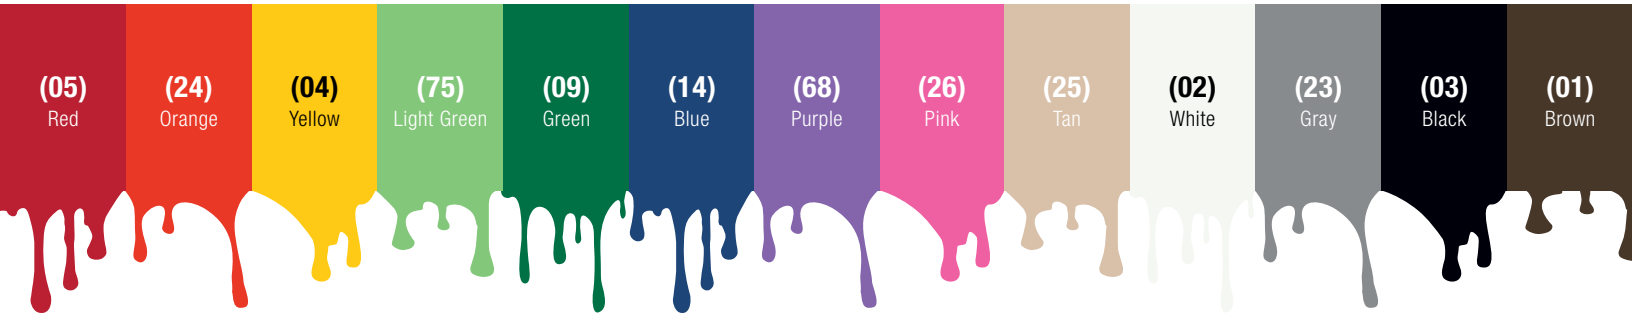

PICK A COLOR, ANY COLOR.

Develop a safe, reliable HACCP cleaning program with Sparta color-coded products. The colorful, quality items promote safety while reducing the risk of cross-contamination, protecting both your business and your patrons. The color-coded system you have been asking for is finally here, so assemble the colors you need to tailor a coded system that is right for you!

Benefits & Features

- Combines heavy front bristles with fine and medium back bristles for a more thorough clean
- Non-absorbent block provides a more hygienic use
- Use with sweeping compounds for an even deeper clean
- Standard 3/4-5 ACME thread fits a variety of standard handles (sold separately)
- FDA compliance block and bristles

| Prod No | Description | Dimensions (L x W) | Bristle Trim | Color* | Pack |
|--------------------|----------------|--------------------|--------------|--|-------|
| Omni Sweep® | | | | | |
| 41890EC | 18" Omni Sweep | 18" x 3" | 3" | 01, 02, 03, 04, 05, 09, 14, 23, 24, 25, 26, 68, 75 | 12 ea |
| 41891EC | 24" Omni Sweep | 24" x 3" | 3" | 01, 02, 03, 04, 05, 09, 14, 23, 24, 25, 26, 68, 75 | 12 ea |

Some colors may only be available for pre-order.