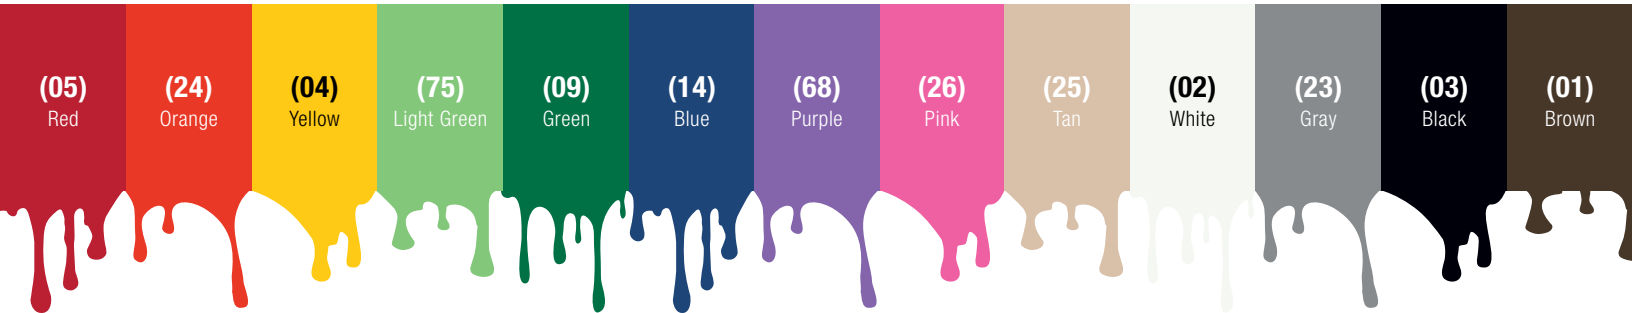

# PICK A COLOR, ANY COLOR.

Develop a safe, reliable HACCP cleaning program with Sparta color-coded products. The colorful, quality items promote safety while reducing the risk of cross-contamination, protecting both your business and your patrons. The color-coded system you have been asking for is finally here, so assemble the colors you need to tailor a coded system that is right for you!

## Benefits & Features

- Combines heavy front bristles with fine and medium back bristles for a more thorough clean
- Non-absorbent block provides a more hygienic use
- Use with sweeping compounds for an even deeper clean
- Standard 3/4-5 ACME thread fits a variety of standard handles (sold separately)
- FDA compliance block and bristles

Prod No	Description	Dimensions (L x W)	Bristle Trim	Color*	Pack
<b>Omni Sweep®</b>					
41890EC	18" Omni Sweep	18" x 3"	3"	01, 02, 03, 04, 05, 09, 14, 23, 24, 25, 26, 68, 75	12 ea
41891EC	24" Omni Sweep	24" x 3"	3"	01, 02, 03, 04, 05, 09, 14, 23, 24, 25, 26, 68, 75	12 ea

Some colors may only be available for pre-order.