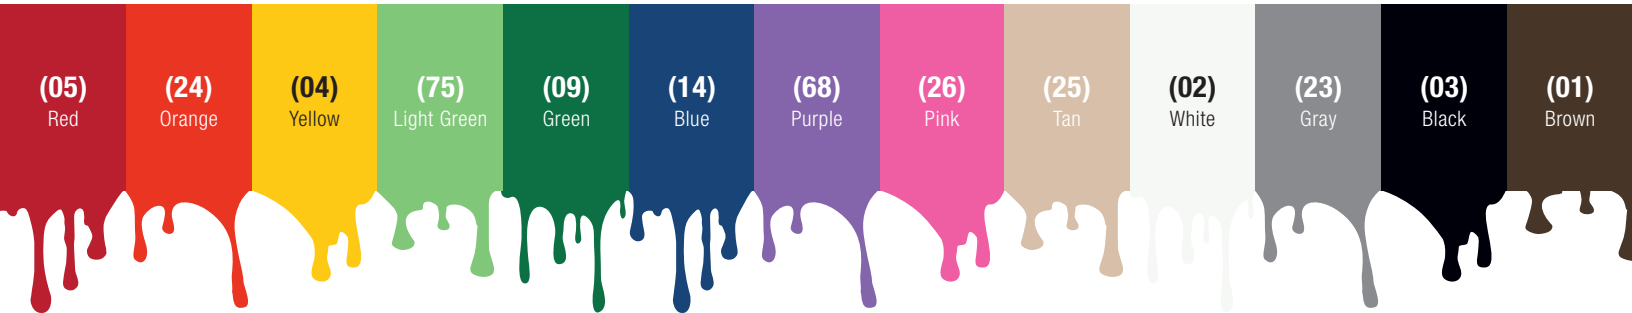

PICK A COLOR, ANY COLOR.

Develop a safe, reliable HACCP cleaning program with Sparta color-coded products. The colorful, quality items promote safety while reducing the risk of cross-contamination, protecting both your business and your patrons. The color-coded system you have been asking for is finally here, so assemble the colors you need to tailor a coded system that is right for you!

Benefits & Features

- Effectively clean decks, patios, kitchen floors and more
- Available in medium or soft bristle stiffness
- Polybutylene bristles are non-absorbent and keep their shape for longer bristle life
- Foam injected block provides additional durability
- Standard 3/4-5 ACME thread fits a variety of standard handles (sold separately)
- FDA compliant block and bristles

Prod No	Description	Length	Bristle Trim	Temp Range (°F)	Color*	Pack
Deck Scrubs						
41722EC	Deck Scrub, Medium Bristles	10"	1.75"	-40° to 125°	01, 02, 03, 04, 05, 09, 14, 23, 24, 25, 26, 68, 75	6 ea

Some colors may only be available for pre-order.