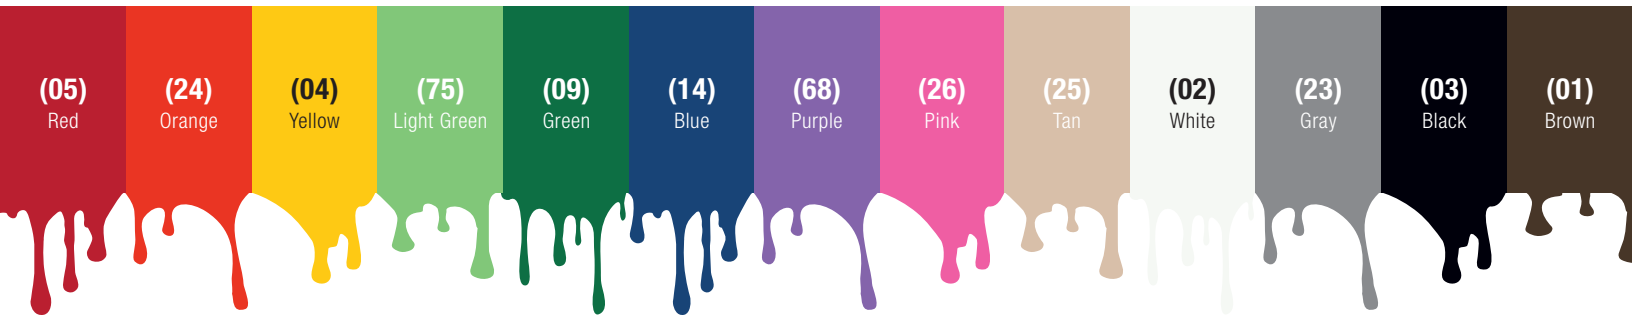

# PICK A COLOR, ANY COLOR.

Develop a safe, reliable HACCP cleaning program with Sparta color-coded products. The colorful, quality items promote safety while reducing the risk of cross-contamination, protecting both your business and your patrons. The color-coded system you have been asking for is finally here, so assemble the colors you need to tailor a coded system that is right for you!

## Benefits & Features

- Effectively clean decks, patios, kitchen floors and more
- Available in medium or soft bristle stiffness
- Polybutylene bristles are non-absorbent and keep their shape for longer bristle life
- Foam injected block provides additional durability
- Standard 3/4-5 ACME thread fits a variety of standard handles (sold separately)
- FDA compliant block and bristles

Prod No	Description	Length	Bristle Trim	Temp Range (°F)	Color*	Pack
<b>Deck Scrubs</b>						
41722EC	Deck Scrub, Medium Bristles	10"	1.75"	-40° to 125°	01, 02, 03, 04, 05, 09, 14, 23, 24, 25, 26, 68, 75	6 ea

Some colors may only be available for pre-order.