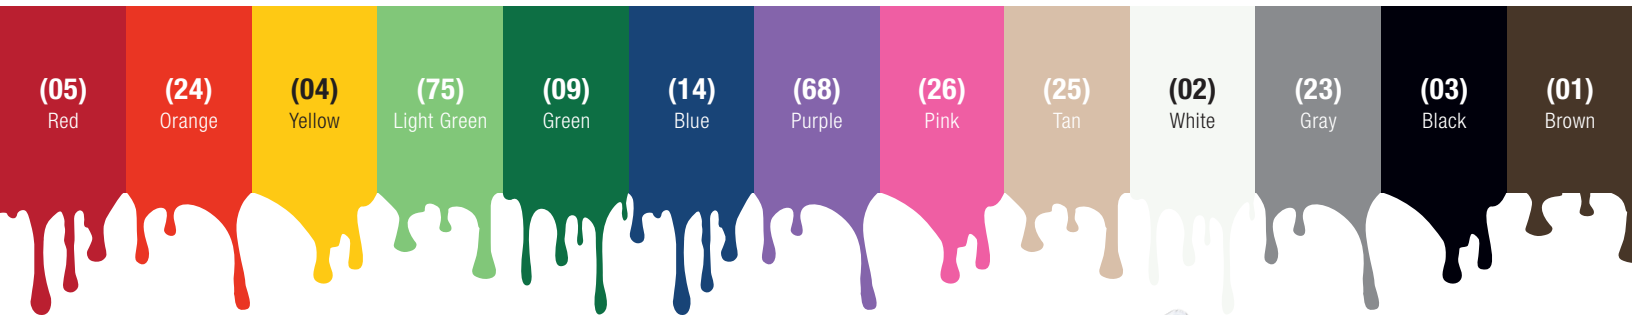

# PICK A COLOR, ANY COLOR.

Develop a safe, reliable HACCP cleaning program with Sparta color-coded products. The colorful, quality items promote safety while reducing the risk of cross-contamination, protecting both your business and your patrons. The color-coded system you have been asking for is finally here, so assemble the colors you need to tailor a coded system that is right for you!

## Benefits & Features

- Angled brush head for accessing corners, floor crevices and small areas between appliances
- 49" fiberglass handle offers a stable grip and extended reach to cover more ground
- Threaded opening to remove and replace handle as needed to extend or reduce reach
- Hanging hole saves space by hanging broom on walls behind doors or in closets

Prod No	Description	Length	Bristle Trim	Temp Range (°F)	Color*	Pack
<b>Upright Sweep Complete Brushes</b>						
41082EC	Flagged Upright Sweep Complete	56"	8"	-40° to 125°	01, 02, 03, 04, 05, 09, 14, 23, 24, 25, 26, 68, 75	12 ea
41083EC	Unflagged Upright Sweep Complete	56"	8"	-40° to 125°	01, 02, 03, 04, 05, 09, 14, 23, 24, 25, 26, 68, 75	12 ea

Some colors may only be available for pre-order.