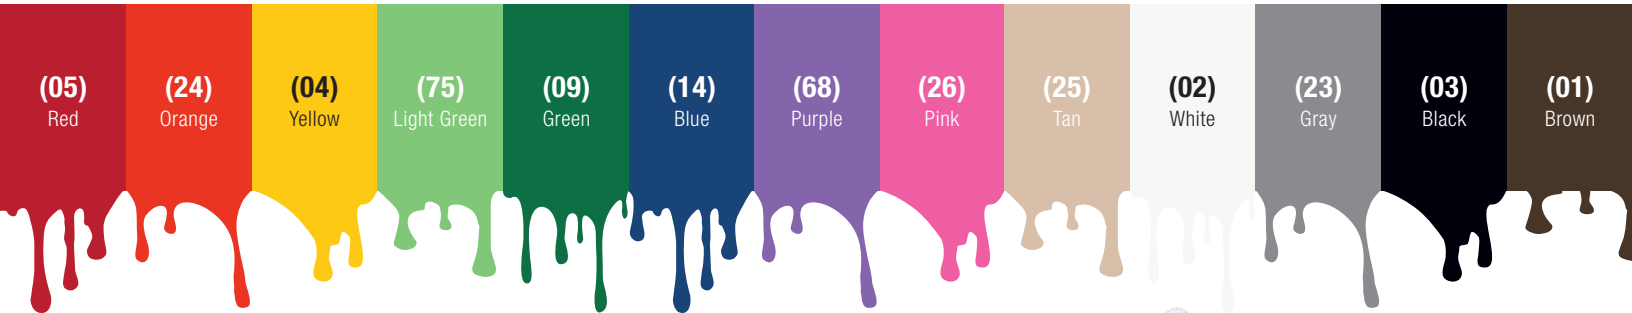

# PICK A COLOR, ANY COLOR.

Develop a safe, reliable HACCP cleaning program with Sparta color-coded products. The colorful, quality items promote safety while reducing the risk of cross-contamination, protecting both your business and your patrons. The color-coded system you have been asking for is finally here, so assemble the colors you need to tailor a coded system that is right for you!

## Benefits & Features

- Angled brush head for accessing corners, floor crevices and small areas between appliances
- 49" fiberglass handle offers a stable grip and extended reach to cover more ground
- Threaded opening to remove and replace handle as needed to extend or reduce reach
- Hanging hole saves space by hanging broom on walls behind doors or in closets

Prod No	Description	Length	Bristle Trim	Temp Range (°F)	Color*	Pack
<b>Upright Sweep Complete Brushes</b>						
41082EC	Flagged Upright Sweep Complete	56"	8"	-40° to 125°	01, 02, 03, 04, 05, 09, 14, 23, 24, 25, 26, 68, 75	12 ea
41083EC	Unflagged Upright Sweep Complete	56"	8"	-40° to 125°	01, 02, 03, 04, 05, 09, 14, 23, 24, 25, 26, 68, 75	12 ea

Some colors may only be available for pre-order.