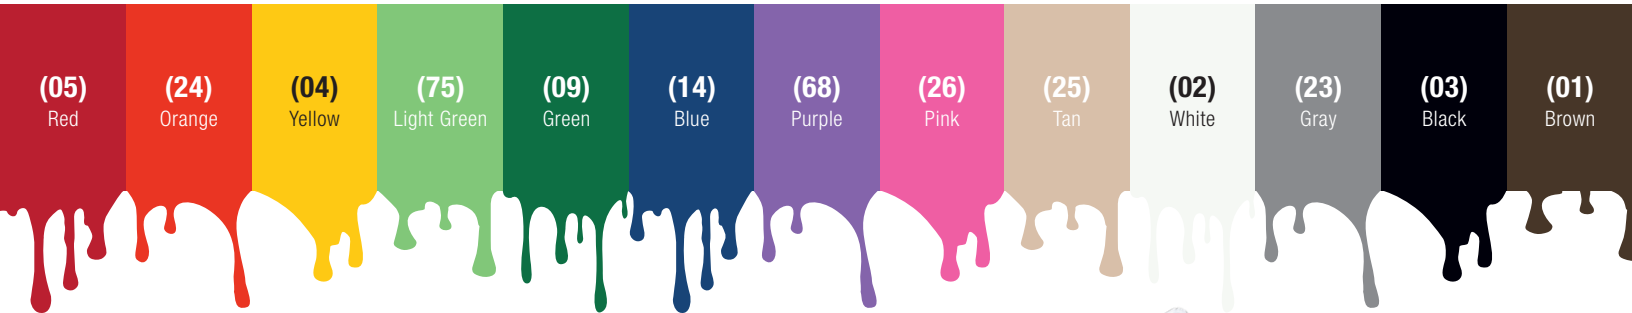

PICK A COLOR, ANY COLOR.

Develop a safe, reliable HACCP cleaning program with Sparta color-coded products. The colorful, quality items promote safety while reducing the risk of cross-contamination, protecting both your business and your patrons. The color-coded system you have been asking for is finally here, so assemble the colors you need to tailor a coded system that is right for you!

Benefits & Features

- Angled brush head for accessing corners, floor crevices and small areas between appliances
- 49" fiberglass handle offers a stable grip and extended reach to cover more ground
- Threaded opening to remove and replace handle as needed to extend or reduce reach
- Hanging hole saves space by hanging broom on walls behind doors or in closets

Prod No	Description	Length	Bristle Trim	Temp Range (°F)	Color*	Pack
Upright Sweep Complete Brushes						
41082EC	Flagged Upright Sweep Complete	56"	8"	-40° to 125°	01, 02, 03, 04, 05, 09, 14, 23, 24, 25, 26, 68, 75	12 ea
41083EC	Unflagged Upright Sweep Complete	56"	8"	-40° to 125°	01, 02, 03, 04, 05, 09, 14, 23, 24, 25, 26, 68, 75	12 ea

Some colors may only be available for pre-order.