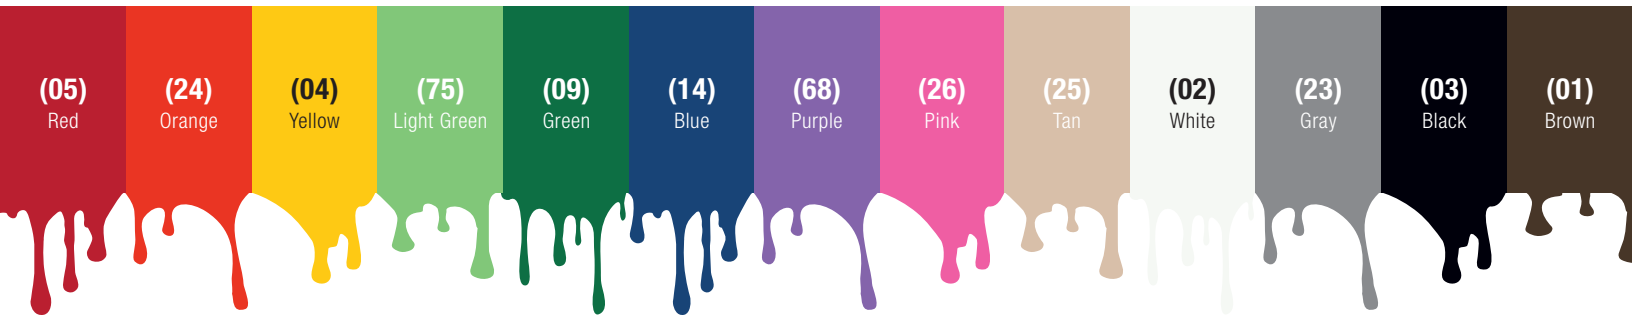

PICK A COLOR, ANY COLOR.

Develop a safe, reliable HACCP cleaning program with Sparta color-coded products. The colorful, quality items promote safety while reducing the risk of cross-contamination, protecting both your business and your patrons. The color-coded system you have been asking for is finally here, so assemble the colors you need to tailor a coded system that is right for you!

Benefits & Features

- Efficiently sweeps dust and debris from counters and other surfaces
- Polybutylene bristles are non-absorbent and keep their shape for longer bristle life
- Foam injected block provides additional durability
- Available in medium or soft bristle stiffness
- FDA compliant block and bristles

Prod No	Description	Overall Length	Bristle Trim	Bristle Length / Handle Length	Temp Range (°F)	Color*	Pack
Counter/Bench Brushes							
40480EC	Counter/Bench Brush, Medium Bristles	13.5"	1.75"	8" / 5"	-40° to 125°	01, 02, 03, 04, 05, 09, 14, 23, 24, 25, 26, 68, 75	6 ea

Some colors may only be available for pre-order.