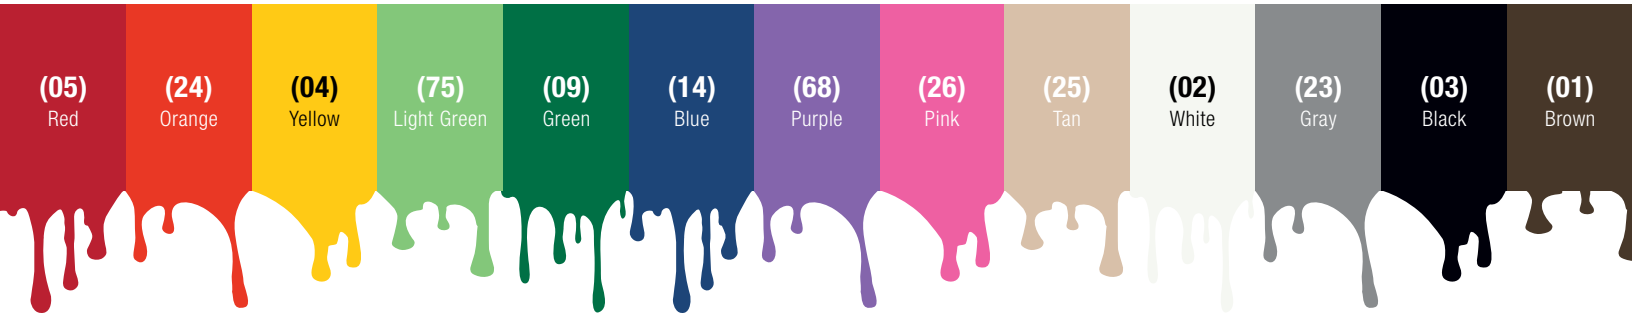

PICK A COLOR, ANY COLOR.

Develop a safe, reliable HACCP cleaning program with Sparta color-coded products. The colorful, quality items promote safety while reducing the risk of cross-contamination, protecting both your business and your patrons. The color-coded system you have been asking for is finally here, so assemble the colors you need to tailor a coded system that is right for you!

Benefits & Features

- Crimped bristles resist absorbing oils and moisture and wash easily
- Split shape cleans flat surfaces, under counters, around equipment and along baseboards
- Foam-injected block provides additional durability
- Standard 3/4-5 ACME thread fits a variety of standard handles (sold separately)
- FDA compliant block and bristles
- BPA free

Prod No	Description	Length	Bristle Trim	Temp Range (°F)	Color*	Pack
Bi-Level Scrub Brush						
40422EC	Bi-Level Scrub Brush with Side Bristles	10"	1.75"	-40° to 125°	01, 02, 03, 04, 05, 09, 14, 23, 24, 25, 26, 68, 75	6 ea
40423EC	Bi-Level Scrub Brush	10"	1.75"	-40° to 125°	01, 02, 03, 04, 05, 09, 14, 23, 24, 25, 26, 68, 75	6 ea

Some colors may only be available for pre-order.