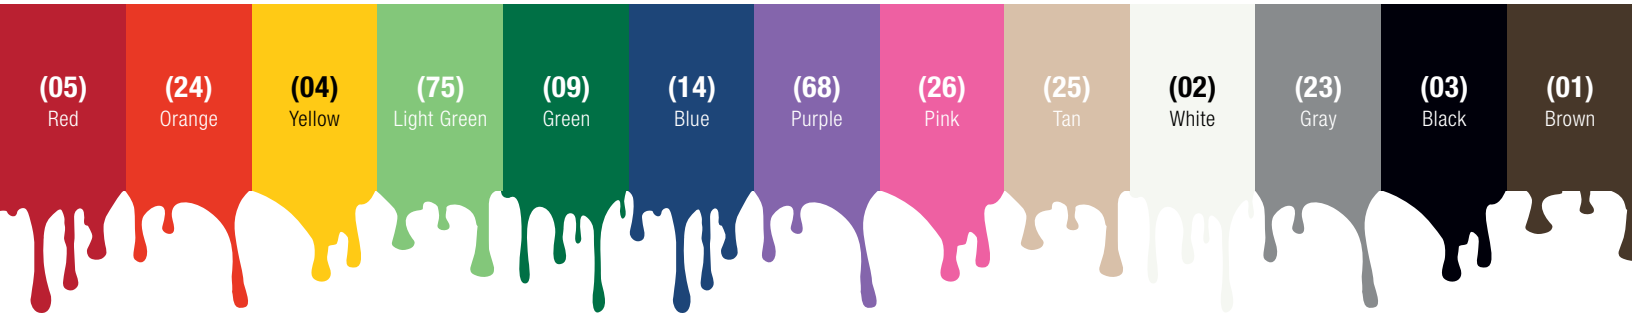

PICK A COLOR, ANY COLOR.

Develop a safe, reliable HACCP cleaning program with Sparta color-coded products. The colorful, quality items promote safety while reducing the risk of cross-contamination, protecting both your business and your patrons. The color-coded system you have been asking for is finally here, so assemble the colors you need to tailor a coded system that is right for you!

Benefits & Features

- Natural aluminum handle with color-coded tip and cap
- No paint prevents contamination with detached particles
- Hanging cap keeps the handle off the ground and organized
- One inch handle diameter is more comfortable to use
- Standard 3/4" threaded plastic tip

| Prod No | Description | Length | Tip Style | Color* | Pack |
|-------------------------|-----------------|--------|--------------------|--|-------|
| Aluminum Handles | | | | | |
| 40246EC | Aluminum Handle | 30" | 3/4" ACME Threaded | 01, 02, 03, 04, 05, 09, 14, 23, 24, 25, 26, 68, 75 | 12 ea |
| 40216EC | Aluminum Handle | 48" | 3/4" ACME Threaded | 01, 02, 03, 04, 05, 09, 14, 23, 24, 25, 26, 68, 75 | 12 ea |
| 40226EC | Aluminum Handle | 60" | 3/4" ACME Threaded | 01, 02, 03, 04, 05, 09, 14, 23, 24, 25, 26, 68, 75 | 12 ea |

Some colors may only be available for pre-order.