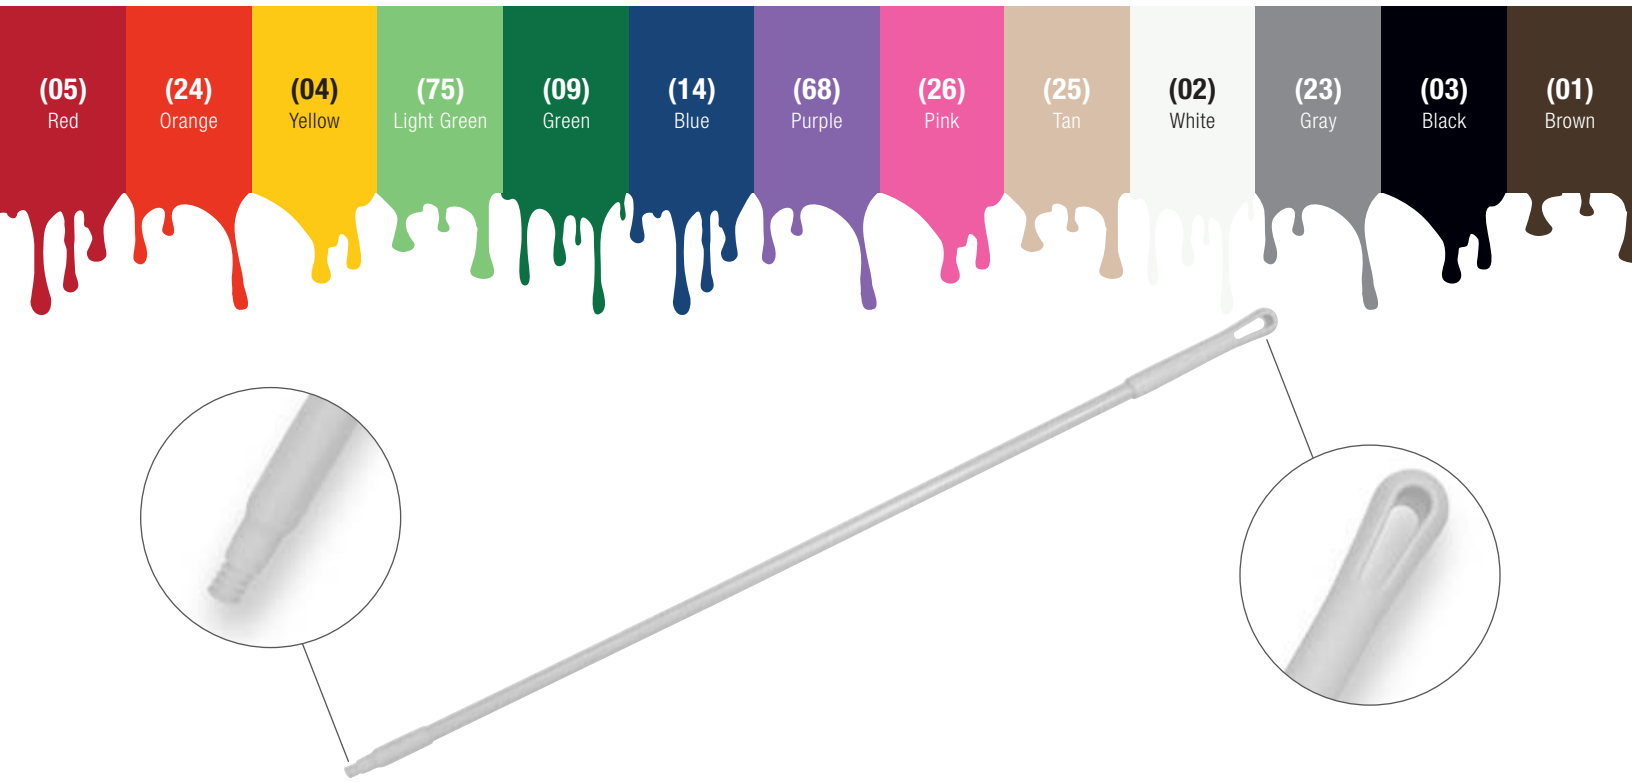

PICK A COLOR, ANY COLOR.

Develop a safe, reliable HACCP cleaning program with Sparta color-coded products. The colorful, quality items promote safety while reducing the risk of cross-contamination, protecting both your business and your patrons. The color-coded system you have been asking for is finally here, so assemble the colors you need to tailor a coded system that is right for you!

Benefits & Features

- Polyester veil prevents fiberglass surface from splintering
- Withstands forces up to 250 lbs
- Hanging cap keeps the handle off the ground and organized
- Designed for use with Sparta push brooms, sweeps, squeegees and floor scrubs

Prod No	Description	Length	Diameter	Tip Style	Color*	Pack
Fiberglass Handles						
40225EC	Fiberglass Handle	60"	1"	3/4" ACME Threaded	01, 02, 03, 04, 05, 09, 14, 23, 24, 25, 26, 68, 75	12 ea
41225EC	Fiberglass Handle	48"	1"	3/4" ACME Threaded	01, 02, 03, 04, 05, 09, 14, 23, 24, 25, 26, 68, 75	12 ea