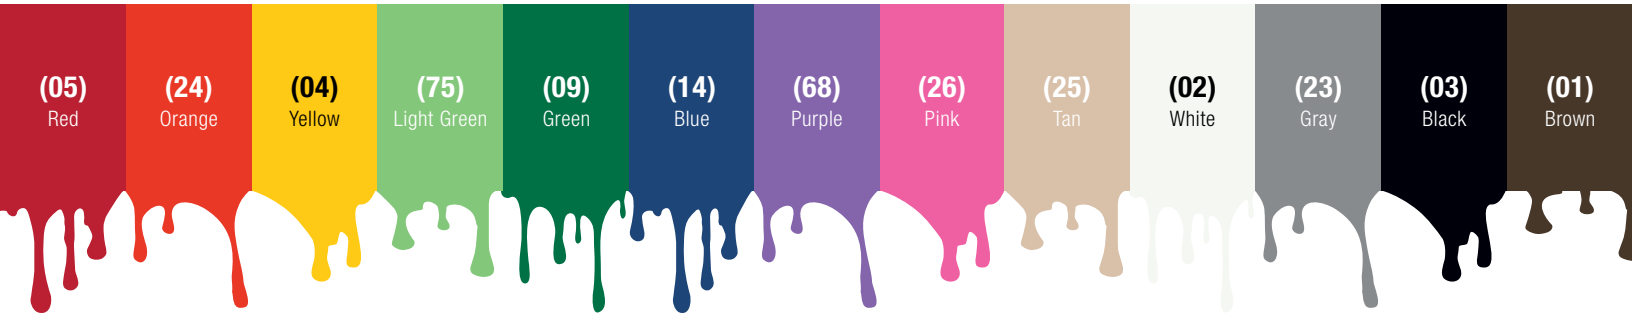

# PICK A COLOR, ANY COLOR.

Develop a safe, reliable HACCP cleaning program with Sparta color-coded products. The colorful, quality items promote safety while reducing the risk of cross-contamination, protecting both your business and your patrons. The color-coded system you have been asking for is finally here, so assemble the colors you need to tailor a coded system that is right for you!

## Benefits & Features

- Natural aluminum handle with color-coded tip and cap
- No paint prevents contamination with detached particles
- Hanging cap keeps the handle off the ground and organized
- One inch handle diameter is more comfortable to use
- Standard 3/4" threaded plastic tip

Prod No	Description	Length	Tip Style	Color*	Pack
<b>Aluminum Handles</b>					
40246EC	Aluminum Handle	30"	3/4" ACME Threaded	01, 02, 03, 04, 05, 09, 14, 23, 24, 25, 26, 68, 75	12 ea
40216EC	Aluminum Handle	48"	3/4" ACME Threaded	01, 02, 03, 04, 05, 09, 14, 23, 24, 25, 26, 68, 75	12 ea
40226EC	Aluminum Handle	60"	3/4" ACME Threaded	01, 02, 03, 04, 05, 09, 14, 23, 24, 25, 26, 68, 75	12 ea

Some colors may only be available for pre-order.