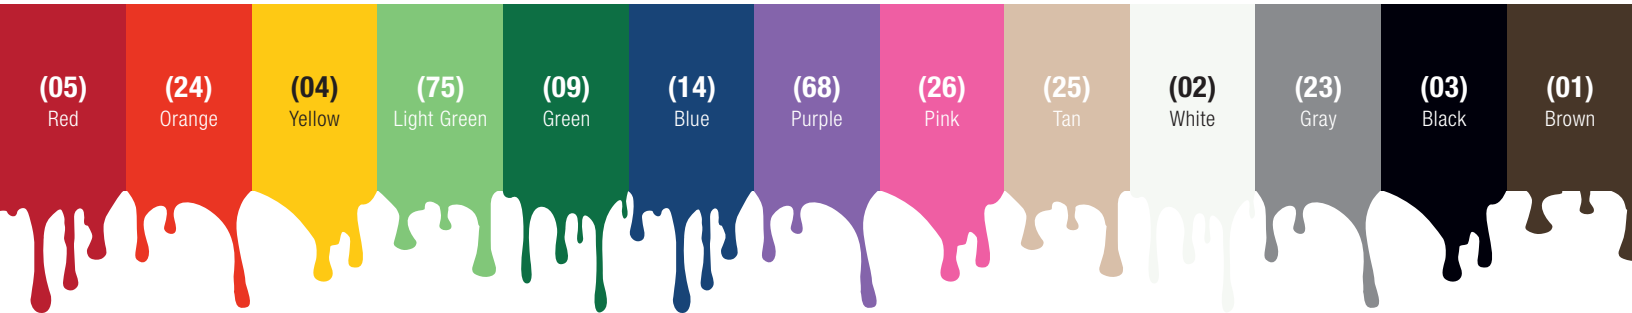

PICK A COLOR, ANY COLOR.

Develop a safe, reliable HACCP cleaning program with Sparta color-coded products. The colorful, quality items promote safety while reducing the risk of cross-contamination, protecting both your business and your patrons. The color-coded system you have been asking for is finally here, so assemble the colors you need to tailor a coded system that is right for you!

Benefits & Features

- Each brush has one threaded flo-thru handle hole
- Excellent for cleaning greasy surfaces from kitchen walls, equipment or vehicles
- Soft Nylex (flagged) bristles set in non-absorbent plastic blocks that won't crack or chip
- Rounded block to help protect painted surfaces and delicate trim
- FDA compliant block and bristles

Prod No	Description	Length	Bristle Trim	Temp Range (°F)	Color*	Pack
Flo-Thru Brushes						
40050EC	Flo-Thru Brush with Nylex Bristles & Bumper	9.5"	2.5"	-40° to 125°	01, 02, 03, 04, 05, 09, 14, 23, 24, 25, 26, 68, 75	12 ea
41278EC	Flo-Thru Wall & Equipment Brush with Nylex Bristles	10"	2.5"	-40° to 125°	01, 02, 03, 04, 05, 09, 14, 23, 24, 25, 26, 68, 75	12 ea

Some colors may only be available for pre-order.