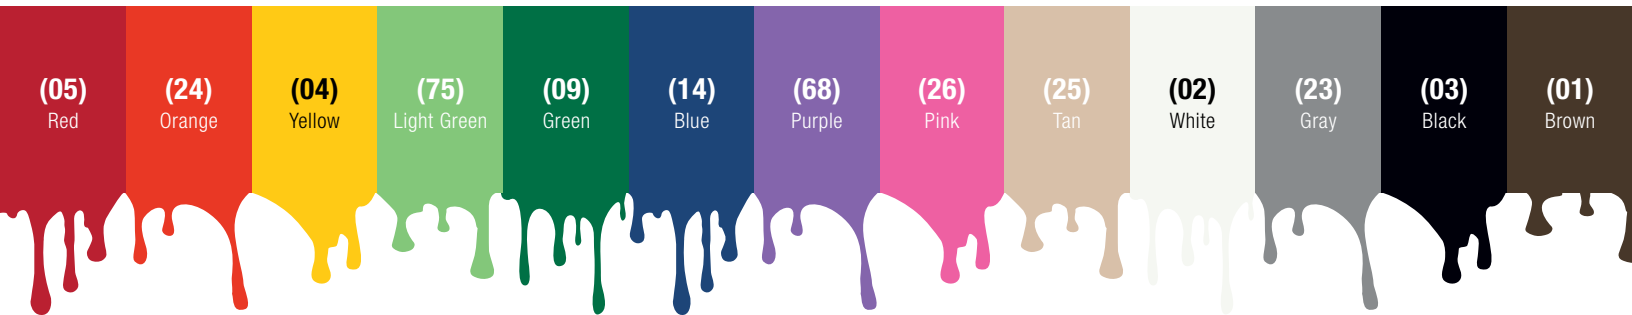

PICK A COLOR, ANY COLOR.

Develop a safe, reliable HACCP cleaning program with Sparta color-coded products. The colorful, quality items promote safety while reducing the risk of cross-contamination, protecting both your business and your patrons. The color-coded system you have been asking for is finally here, so assemble the colors you need to tailor a coded system that is right for you!

Benefits & Features

- Flared head ensures all-around thorough cleaning
- Crimped polyester bristles are non-absorbent and stapled into the block for increased durability
- Foam-injected plastic block provides additional durability
- FDA compliant block and bristles

Prod No	Description	Size (W x L)	Bristle Trim	Temp Range (°F)	Color*	Pack
Tank & Kettle Brushes						
40043EC	Tank & Kettle Brush	5.5" x 9.5"	1.75"	-40° to 125°	01, 02, 03, 04, 05, 09, 14, 23, 24, 25, 26, 68, 75	6 ea
40041EC	Tank & Kettle Brush	5.5" x 7.5"	1.75"		01, 02, 03, 04, 05, 09, 14, 23, 24, 25, 26, 68, 75	6 ea

Some colors may only be available for pre-order.