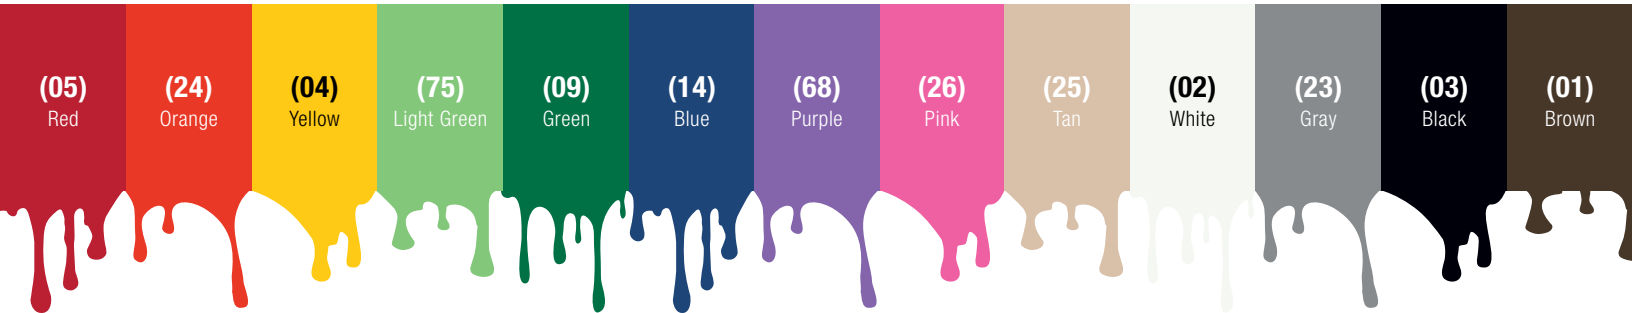

PICK A COLOR, ANY COLOR.

Develop a safe, reliable HACCP cleaning program with Sparta color-coded products. The colorful, quality items promote safety while reducing the risk of cross-contamination, protecting both your business and your patrons. The color-coded system you have been asking for is finally here, so assemble the colors you need to tailor a coded system that is right for you!

Benefits & Features

- Flared head ensures all-around thorough cleaning
- Crimped polyester bristles are non-absorbent and stapled into the block for increased durability
- Foam-injected plastic block provides additional durability
- FDA compliant block and bristles

Prod No	Description	Size (W x L)	Bristle Trim	Temp Range (°F)	Color*	Pack
Tank & Kettle Brushes						
40043EC	Tank & Kettle Brush	5.5" x 9.5"	1.75"	-40° to 125°	01, 02, 03, 04, 05, 09, 14, 23, 24, 25, 26, 68, 75	6 ea
40041EC	Tank & Kettle Brush	5.5" x 7.5"	1.75"		01, 02, 03, 04, 05, 09, 14, 23, 24, 25, 26, 68, 75	6 ea

Some colors may only be available for pre-order.