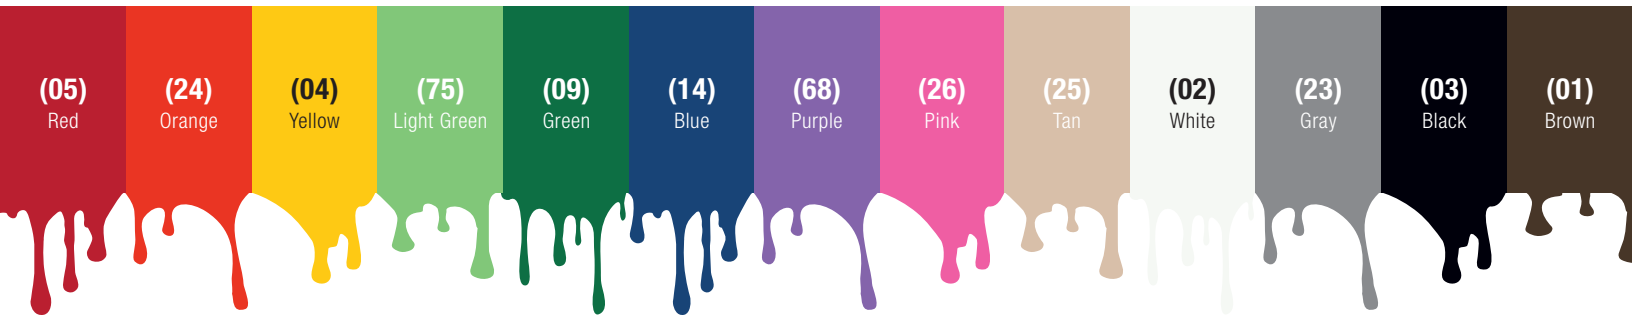

# PICK A COLOR, ANY COLOR.

Develop a safe, reliable HACCP cleaning program with Sparta color-coded products. The colorful, quality items promote safety while reducing the risk of cross-contamination, protecting both your business and your patrons. The color-coded system you have been asking for is finally here, so assemble the colors you need to tailor a coded system that is right for you!

## Benefits & Features

- Polybutylene bristles are non absorbent and keep their shape for better scrubbing and longer bristle life
- Foam injected plastic block for extra strength
- Ergonomic grip makes it easy to hold
- FDA compliant block and bristles

Prod No	Description	Length	Bristle Trim	Temp Range (°F)	Color*	Pack
<b>Hand Scrubs</b>						
40024EC	Iron Handle Scrub Brush	6"	1.25"	-40° to 125°	01, 02, 03, 04, 05, 09, 14, 23, 24, 25, 26, 68, 75	6 ea
40521EC	Cutting Board Brush	6"	1.15"	-40° to 125°	01, 02, 03, 04, 05, 09, 14, 23, 24, 25, 26, 68, 75	6 ea

Some colors may only be available for pre-order.