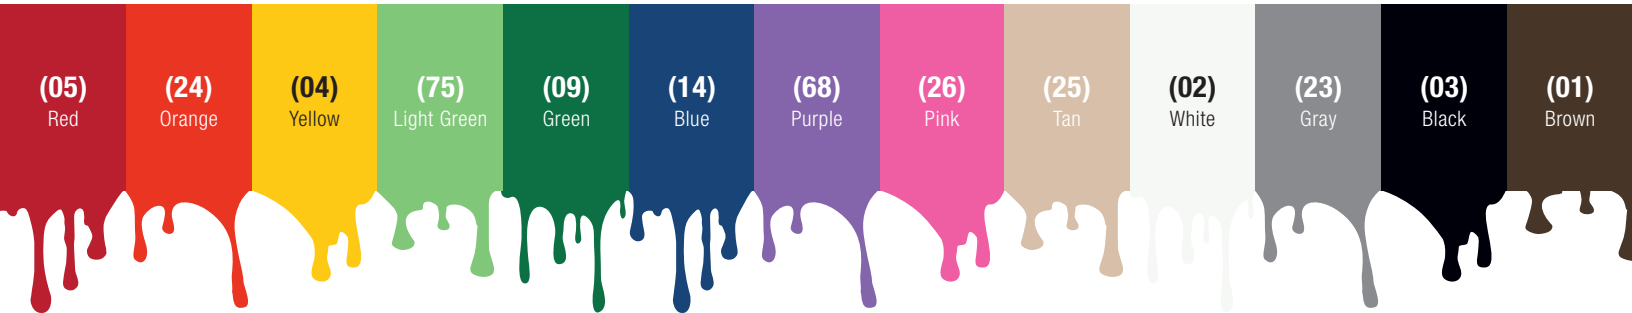

# PICK A COLOR, ANY COLOR.

Develop a safe, reliable HACCP cleaning program with Sparta color-coded products. The colorful, quality items promote safety while reducing the risk of cross-contamination, protecting both your business and your patrons. The color-coded system you have been asking for is finally here, so assemble the colors you need to tailor a coded system that is right for you!

## Benefits & Features

- Polybutylene bristles are non absorbent and keep their shape for better scrubbing and longer bristle life
- Foam injected plastic block for extra strength
- Ergonomic grip makes it easy to hold
- FDA compliant block and bristles

Prod No	Description	Length	Bristle Trim	Temp Range (°F)	Color*	Pack
<b>Hand Scrubs</b>						
40024EC	Iron Handle Scrub Brush	6"	1.25"	-40° to 125°	01, 02, 03, 04, 05, 09, 14, 23, 24, 25, 26, 68, 75	6 ea
40521EC	Cutting Board Brush	6"	1.15"	-40° to 125°	01, 02, 03, 04, 05, 09, 14, 23, 24, 25, 26, 68, 75	6 ea

Some colors may only be available for pre-order.