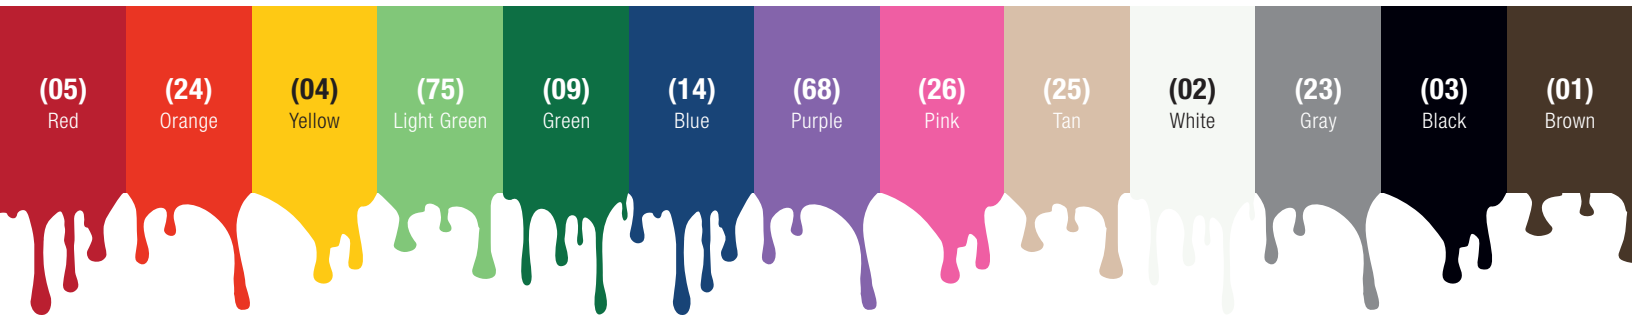

PICK A COLOR, ANY COLOR.

Develop a safe, reliable HACCP cleaning program with Sparta color-coded products. The colorful, quality items promote safety while reducing the risk of cross-contamination, protecting both your business and your patrons. The color-coded system you have been asking for is finally here, so assemble the colors you need to tailor a coded system that is right for you!

Benefits & Features

- Angled 12" flare edge brush head for accessing corners, floor crevices and small areas between appliances
- Flagged bristles – frayed bristle ends catch fine dust and debris for a deeper clean
- Unflagged bristles – straight bristle ends for rough sweeping
- Threaded opening to remove and replace handle (sold separately) as needed to extend or reduce reach
- Recyclable 5

Prod No	Description	Length	Bristle Trim	Temp Range (°F)	Color*	Pack
Upright Sweep Brushes						
36867EC	Upright Broom Head Only - Flagged Bristles	12"	8"	-40° to 125°	01, 02, 03, 04, 05, 09, 14, 23, 24, 25, 26, 68, 75	12 ea
36868EC	Upright Broom Head Only - Unflagged Bristles	12"	8"	-40° to 125°	01, 02, 03, 04, 05, 09, 14, 23, 24, 25, 26, 68, 75	12 ea

Some colors may only be available for pre-order.