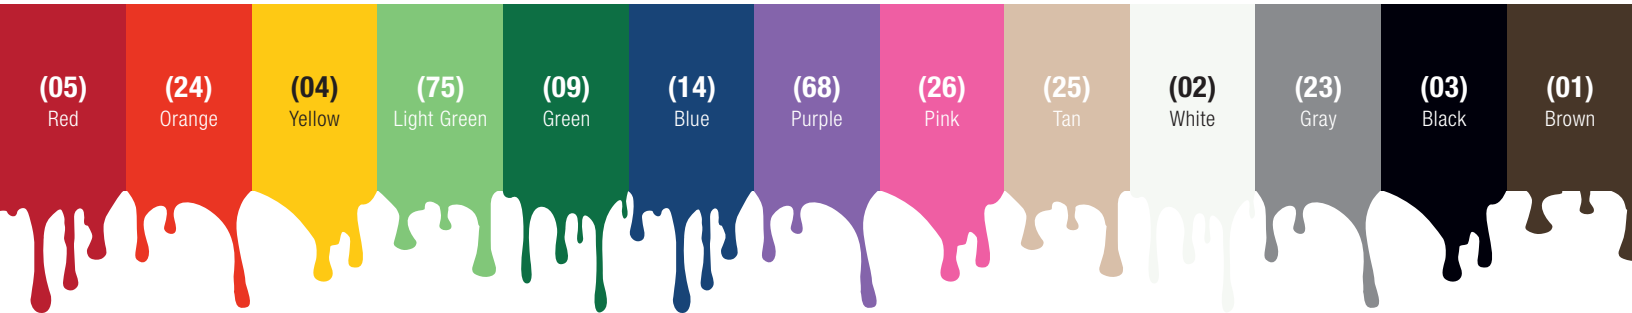

# PICK A COLOR, ANY COLOR.

Develop a safe, reliable HACCP cleaning program with Sparta color-coded products. The colorful, quality items promote safety while reducing the risk of cross-contamination, protecting both your business and your patrons. The color-coded system you have been asking for is finally here, so assemble the colors you need to tailor a coded system that is right for you!

## Benefits & Features

- Swivels onto its side to clean baseboards, walls, around kitchen equipment and hard-to-reach areas
- Use the general scrub for routine scrubbing and power scrub for heavy scrubbing and stripping of wax build-up
- Polyester scrub resists water, high temperatures, acids, alkalis and most cleaning solutions
- Perfect for everyday use in hotels, food preparation, food processing, schools and healthcare facilities
- FDA compliant block and bristles
- BPA free

Prod No	Description	Length	Bristle Trim	Temp Range (°F)	Color*	Pack
<b>Swivel Scrub</b>						
3638831EC	Swivel Scrub	8"	1"	-40° to 125°	01, 02, 03, 04, 05, 09, 14, 23, 24, 25, 26, 68, 75	12 ea

Some colors may only be available for pre-order.